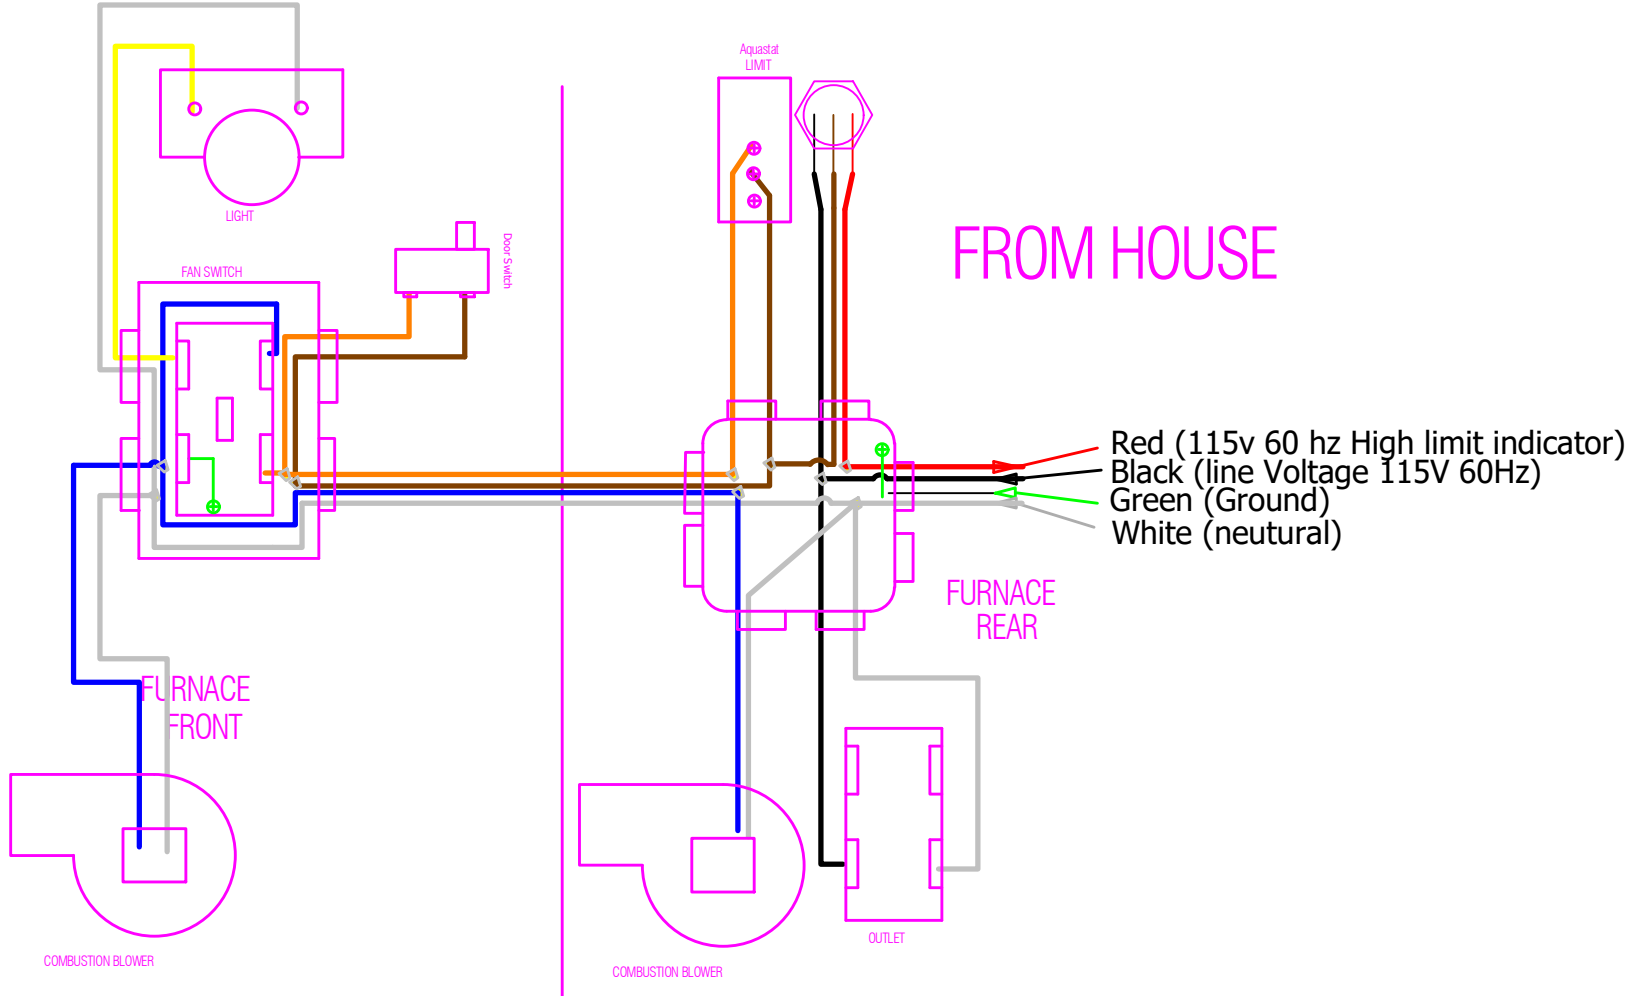

# 200/400 Oil Gun Wiring Diagram

Rev 4 Spring 2016 to Present

400 oil burner Wiring Daigram

Rev 3 Summer 2015 to spring 2016

400 DCSS Wiring Diagram

Initial Wiring pre 2011