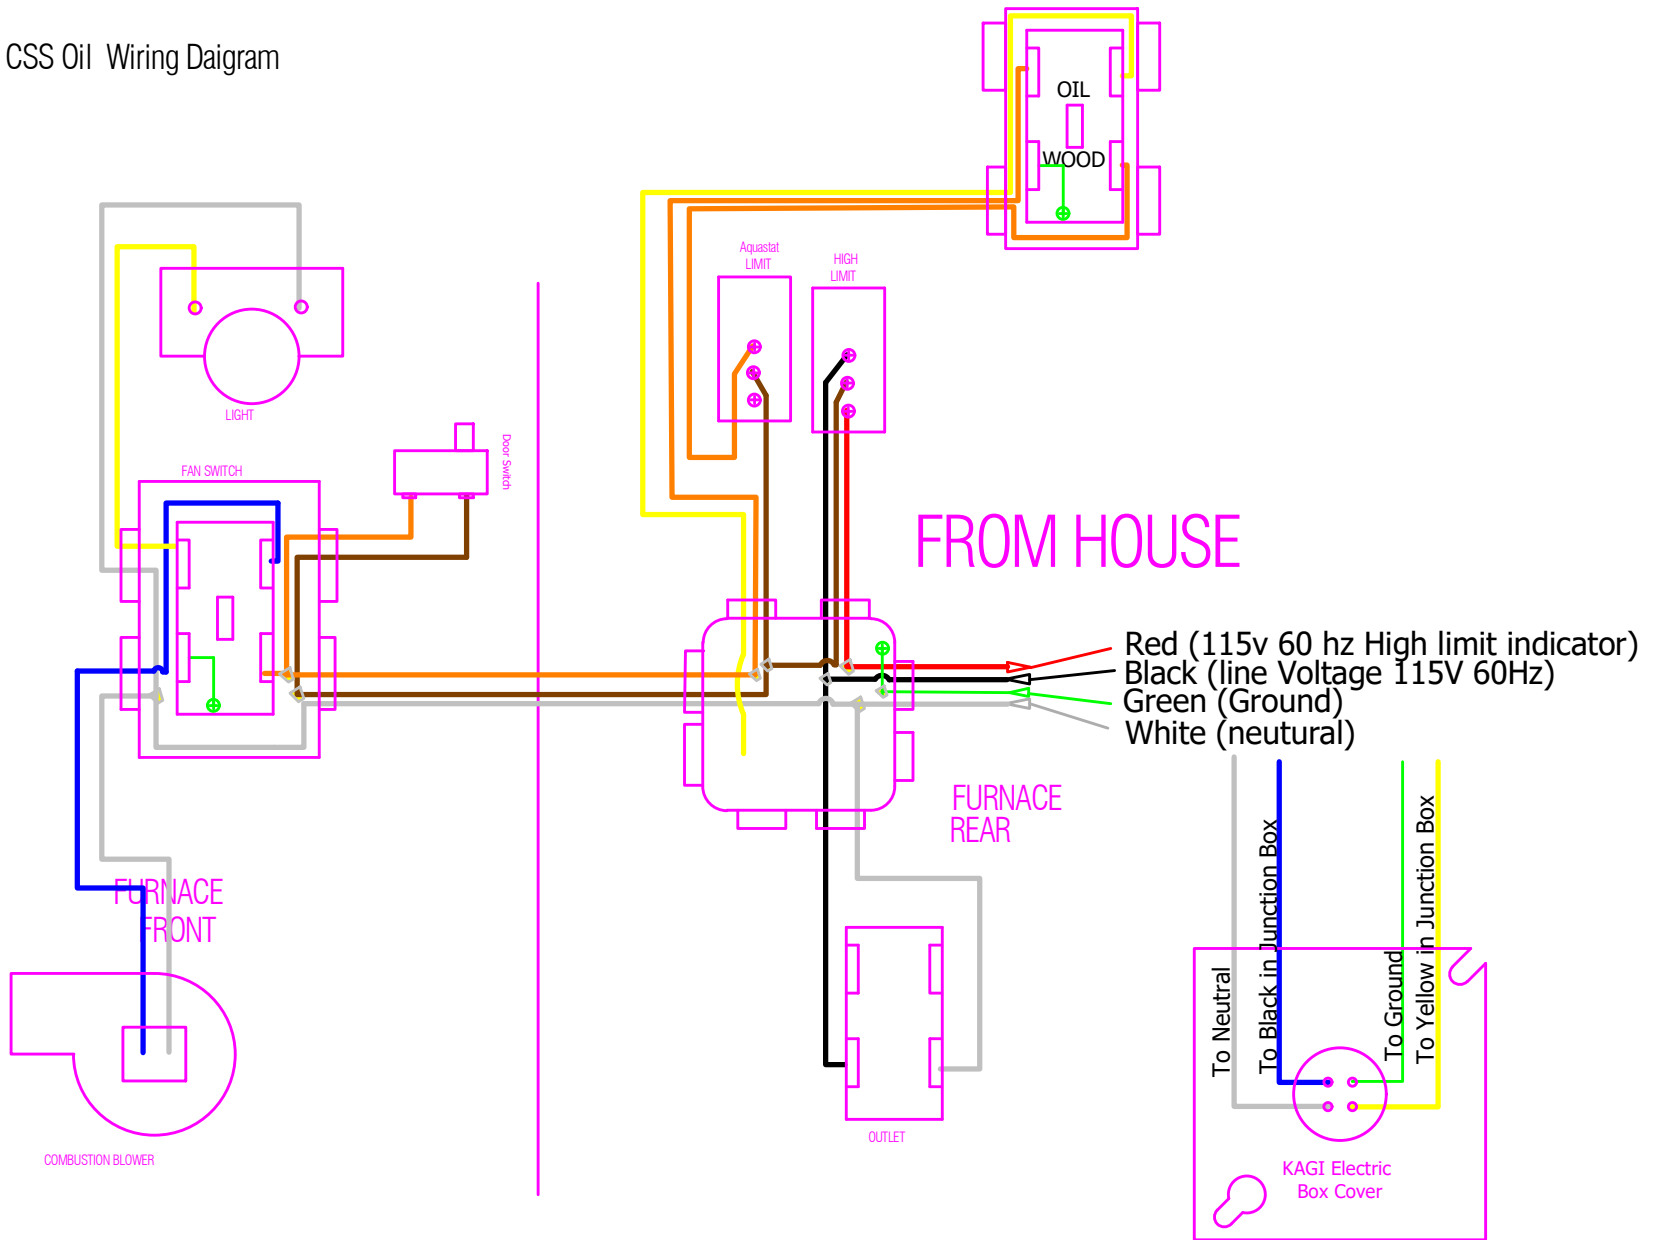

# 200/400 Oil Gun Wiring Diagram

Rev 4 Spring 2016 to Present

400 oil burner Wiring Daigram

Rev 3 Summer 2015 to spring 2016

400 DCSS Wiring Diagram

Initial Wiring pre 2011

# 200 SSR II Wiring Diagram

Rev 1 - 2011 to Fall 2012

rev 2 with AFS

400 DCSS Wiring Daigram

rev 2 with AFS

100 CSS & 200 CSS Wiring Daigram

# 200 SSR II Wiring Diagram

rev 2 with AFS

200 CSS Oil Wiring Daigram

rev 1 with AFS

400 oil burner Wiring Daigram

rev 1 with AFS