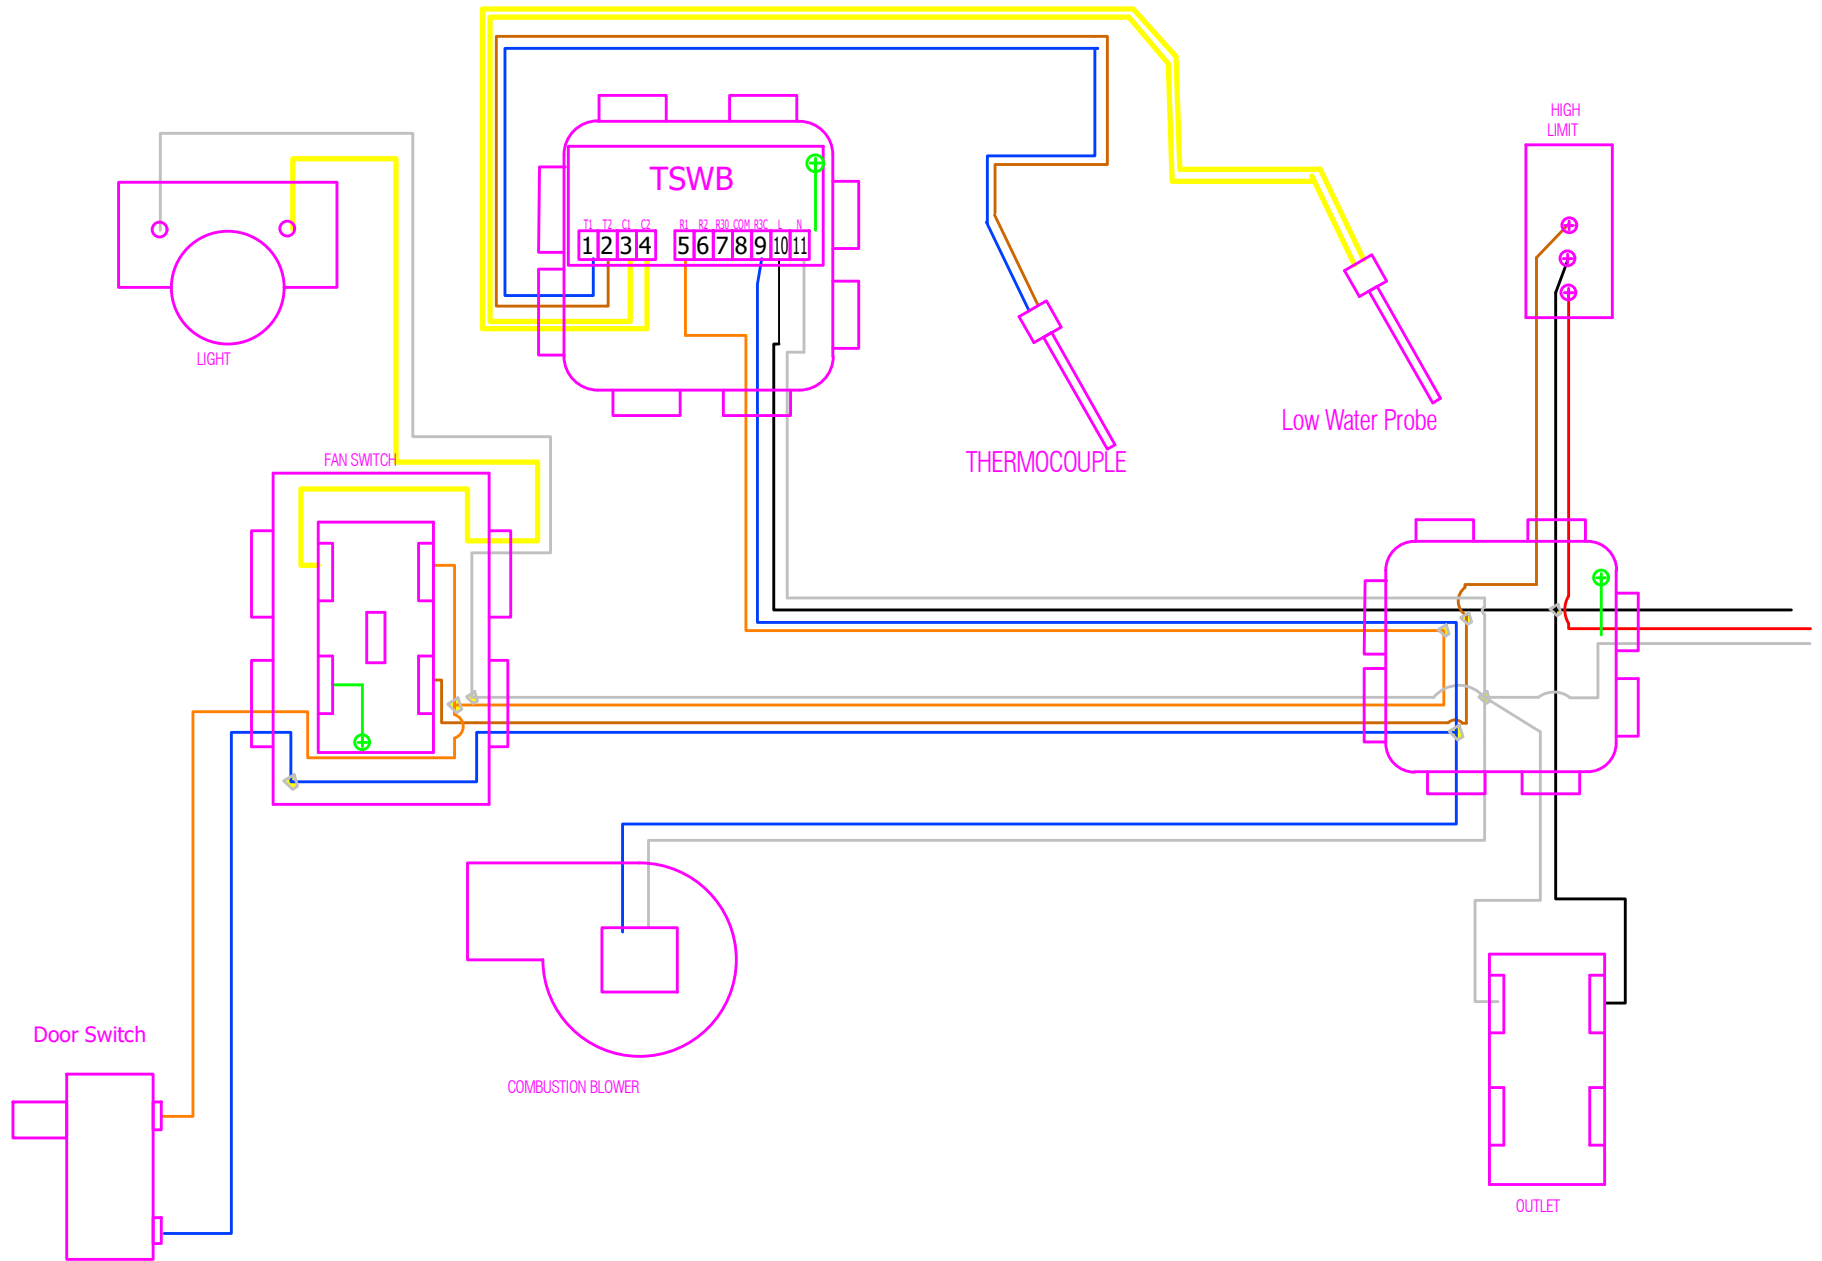

# 200/400 Oil Gun Wiring Diagram

Rev 4 Spring 2016 to Present

400 oil burner Wiring Daigram

Rev 3 Summer 2015 to spring 2016

400 DCSS Wiring Diagram

Initial Wiring pre 2011

# 200 SSR II Wiring Diagram

Rev 1 - 2011 to Fall 2012

rev 2 with AFS

400 DCSS Wiring Daigram

rev 2 with AFS

100 CSS & 200 CSS Wiring Daigram

# 200 SSR II Wiring Diagram

rev 2 with AFS

200 CSS Oil Wiring Daigram

rev 1 with AFS

400 oil burner Wiring Daigram

rev 1 with AFS