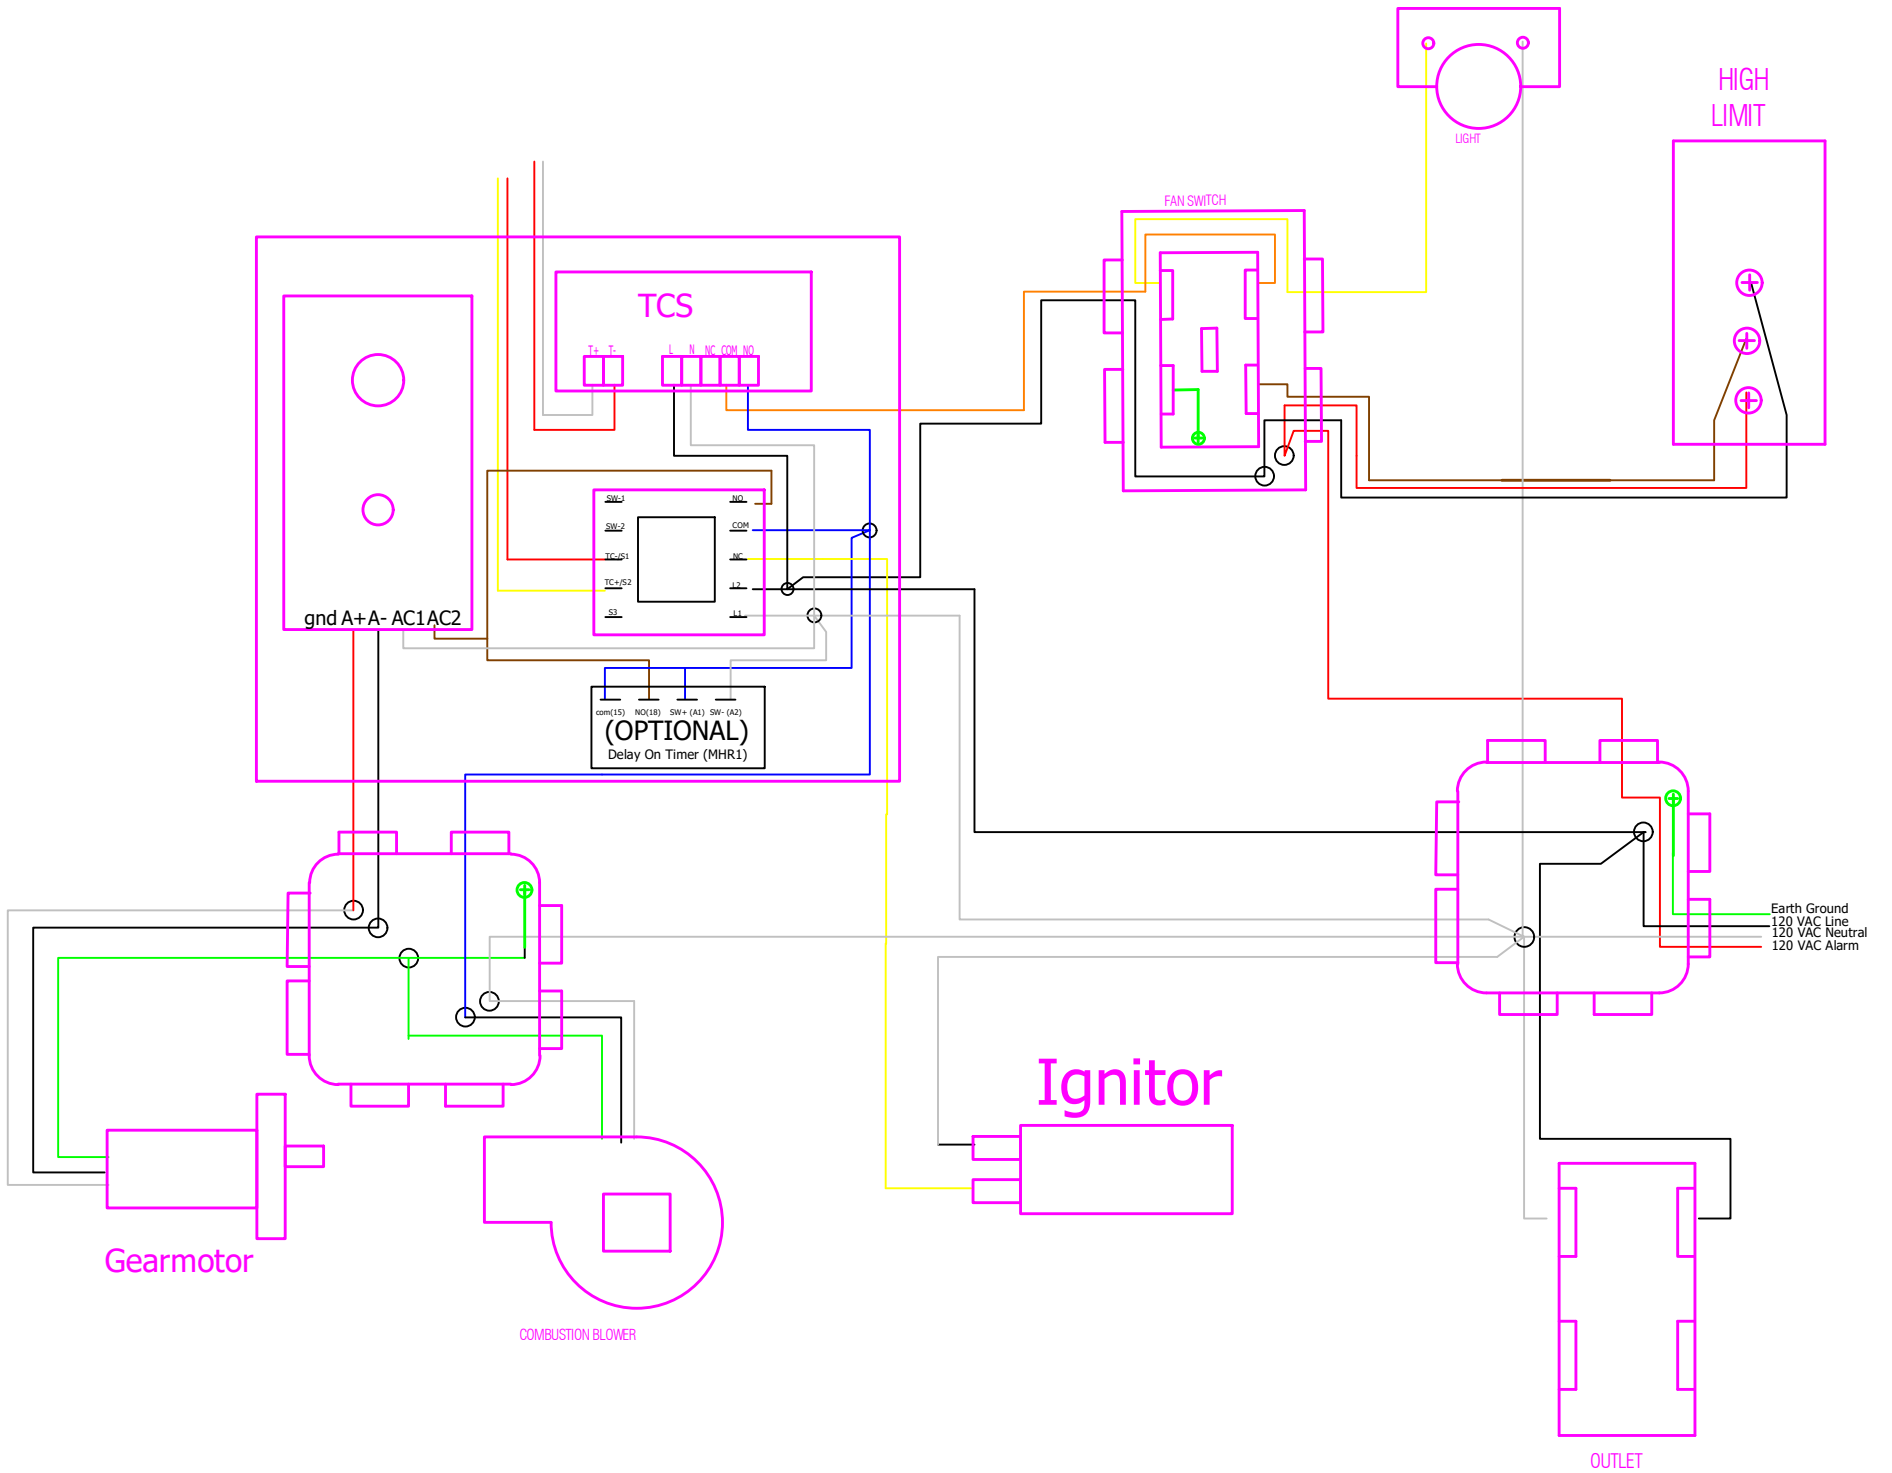

# 200/400 Oil Gun Wiring Diagram

Rev 4 Spring 2016 to Present

400 oil burner Wiring Daigram

Rev 3 Summer 2015 to spring 2016

400 DCSS Wiring Diagram

Initial Wiring pre 2011

# 200 SSR II Wiring Diagram

Rev 1 - 2011 to Fall 2012

rev 2 with AFS

400 DCSS Wiring Daigram

rev 2 with AFS

100 CSS & 200 CSS Wiring Daigram

# 200 SSR II Wiring Diagram

rev 2 with AFS

200 CSS Oil Wiring Daigram

rev 1 with AFS

400 oil burner Wiring Daigram

rev 1 with AFS