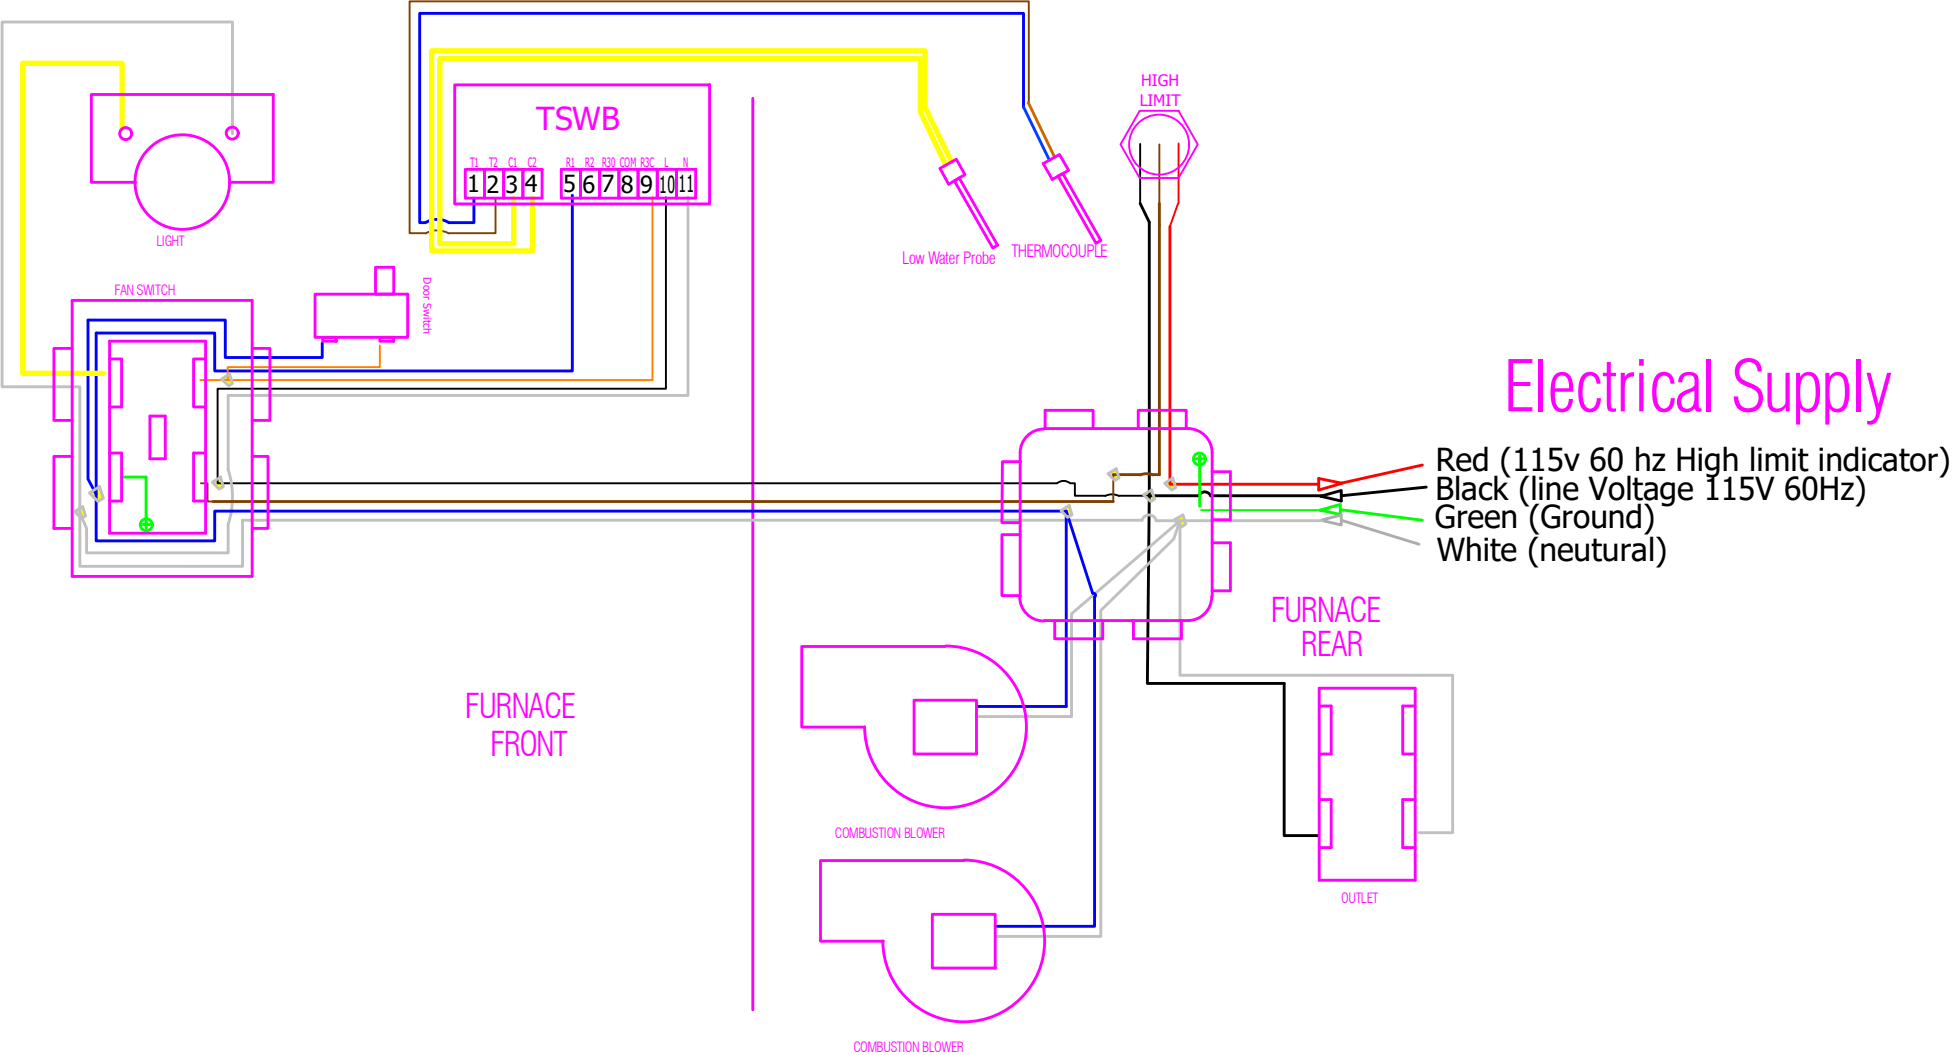

100 / 200 / 350 / 400 / 450

Rev 4 Spring 2016 to Present

600 DCSS

2016 to Present

# 200/400 Oil Gun Wiring Diagram

Rev 4 Spring 2016 to Present

400 oil burner Wiring Daigram

Rev 3 Summer 2015 to spring 2016

400 DCSS Wiring Diagram

Initial Wiring pre 2011

# 200 SSR II Wiring Diagram

rev 2 with AFS

200 CSS Oil Wiring Daigram

rev 1 with AFS

400 oil burner Wiring Daigram

rev 1 with AFS