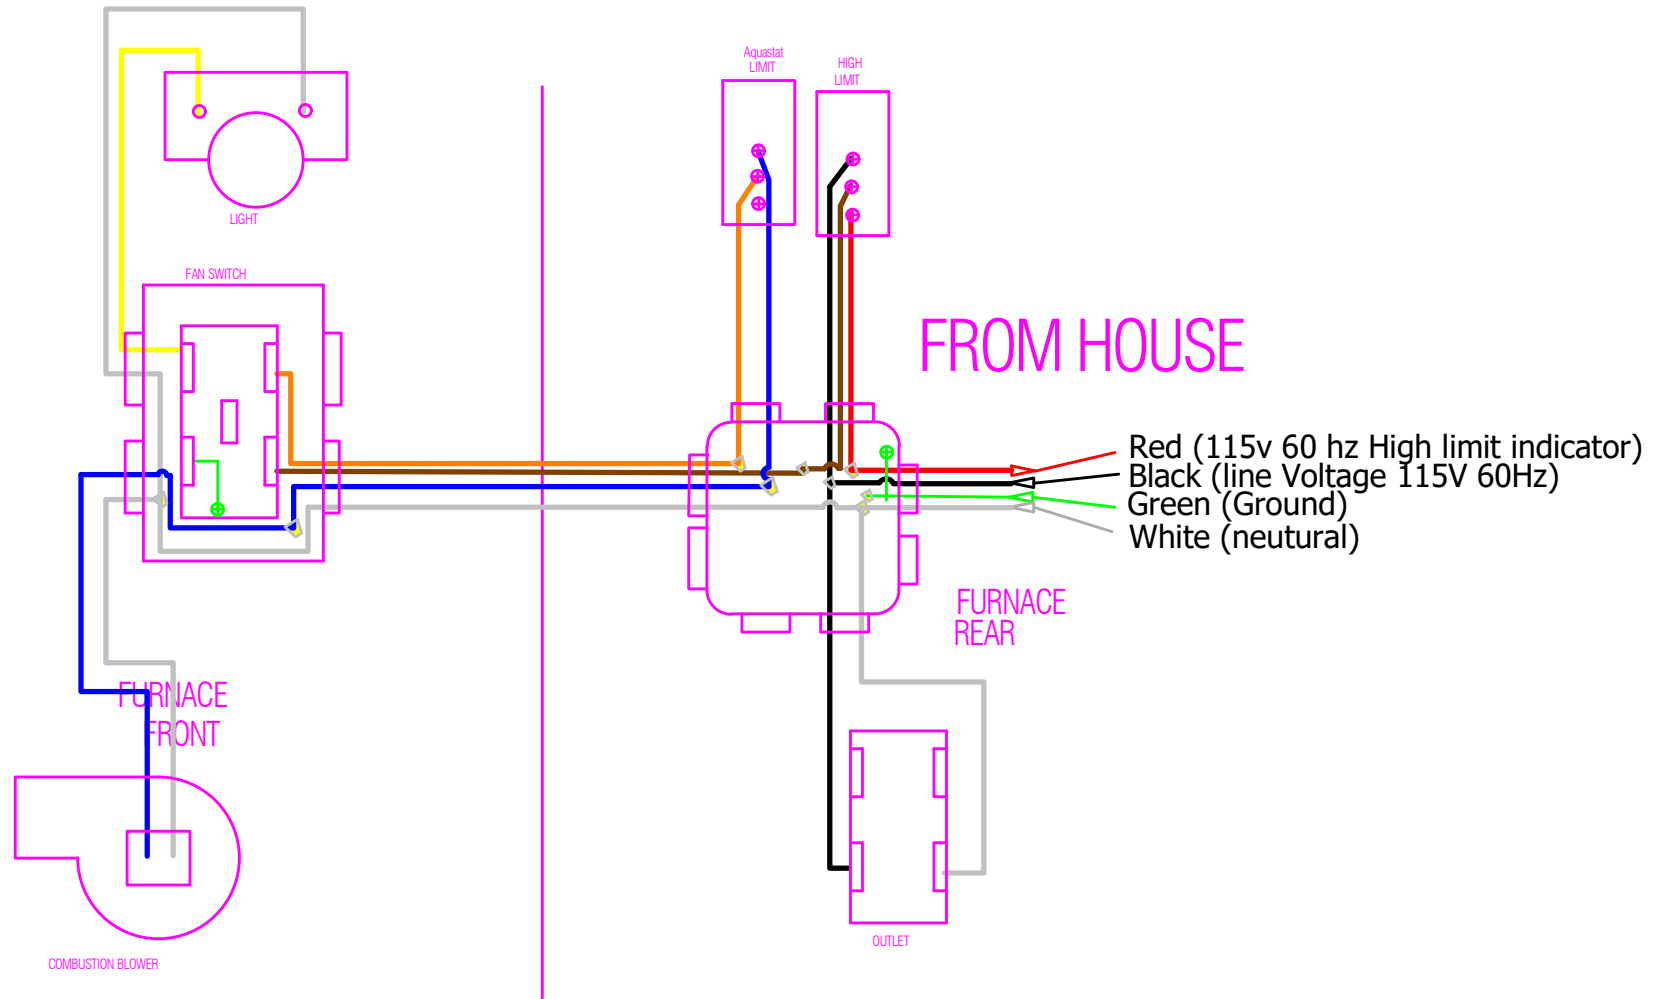

# 200/400 Oil Gun Wiring Diagram

Rev 4 Spring 2016 to Present

400 oil burner Wiring Daigram

Rev 3 Summer 2015 to spring 2016

400 DCSS Wiring Diagram

Initial Wiring pre 2011