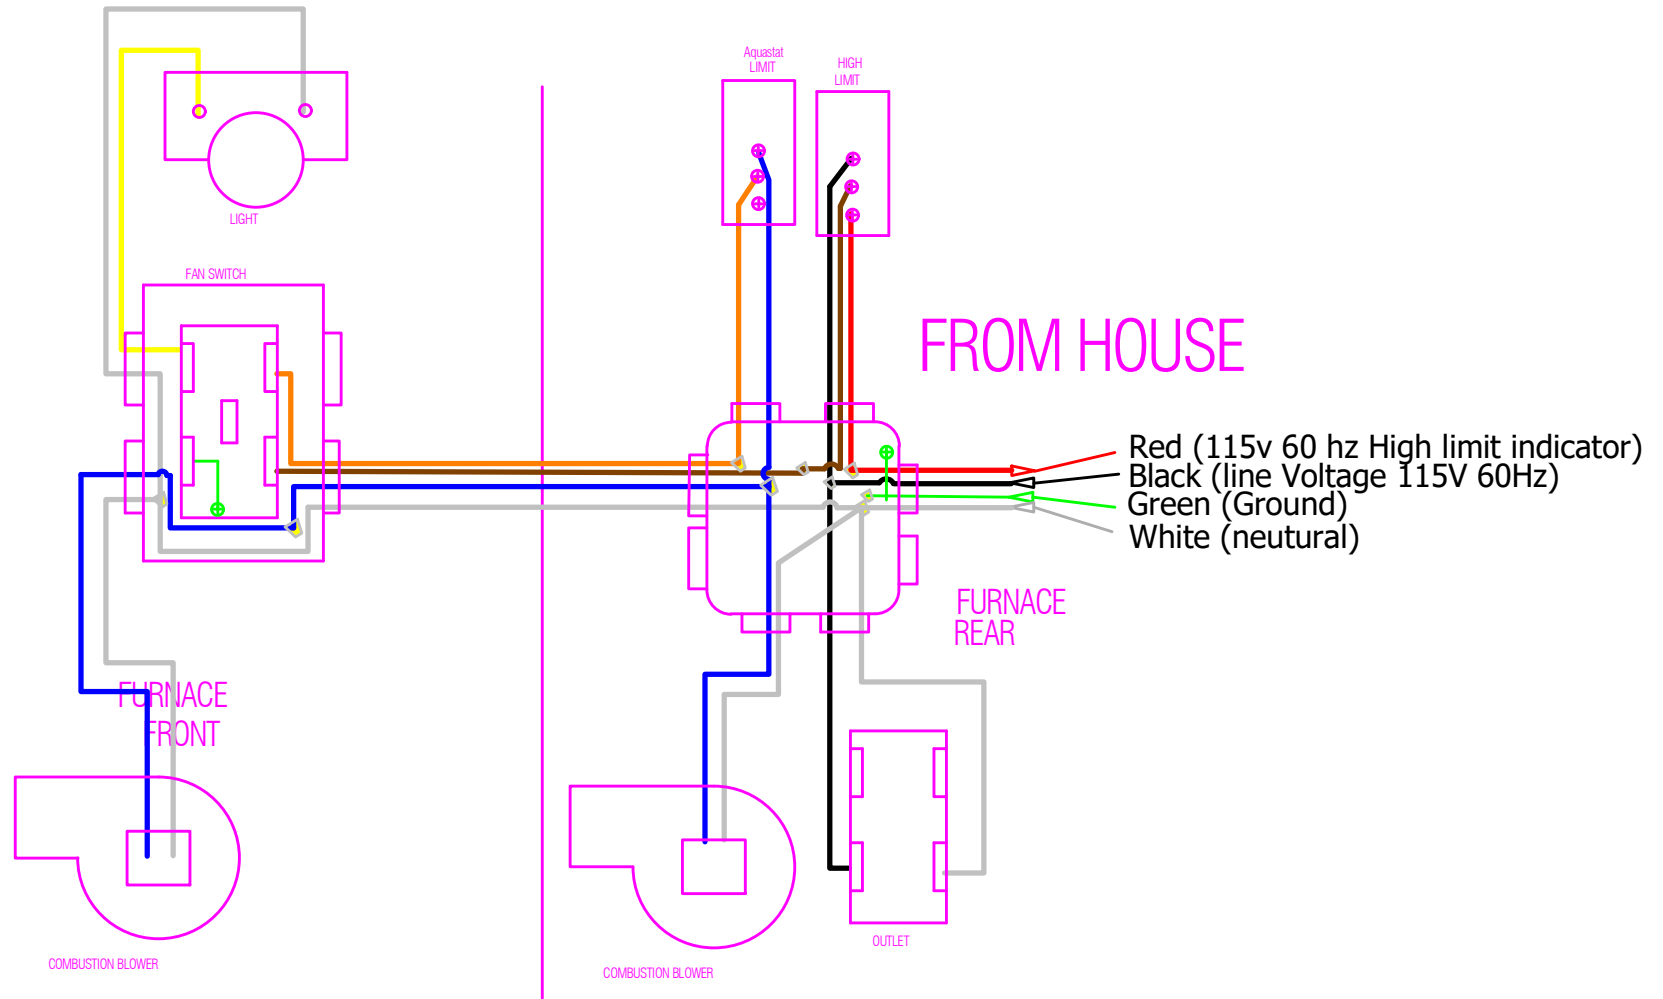

# 200/400 Oil Gun Wiring Diagram

Rev 4 Spring 2016 to Present

400 oil burner Wiring Daigram

Rev 3 Summer 2015 to spring 2016

400 DCSS Wiring Diagram

Initial Wiring pre 2011