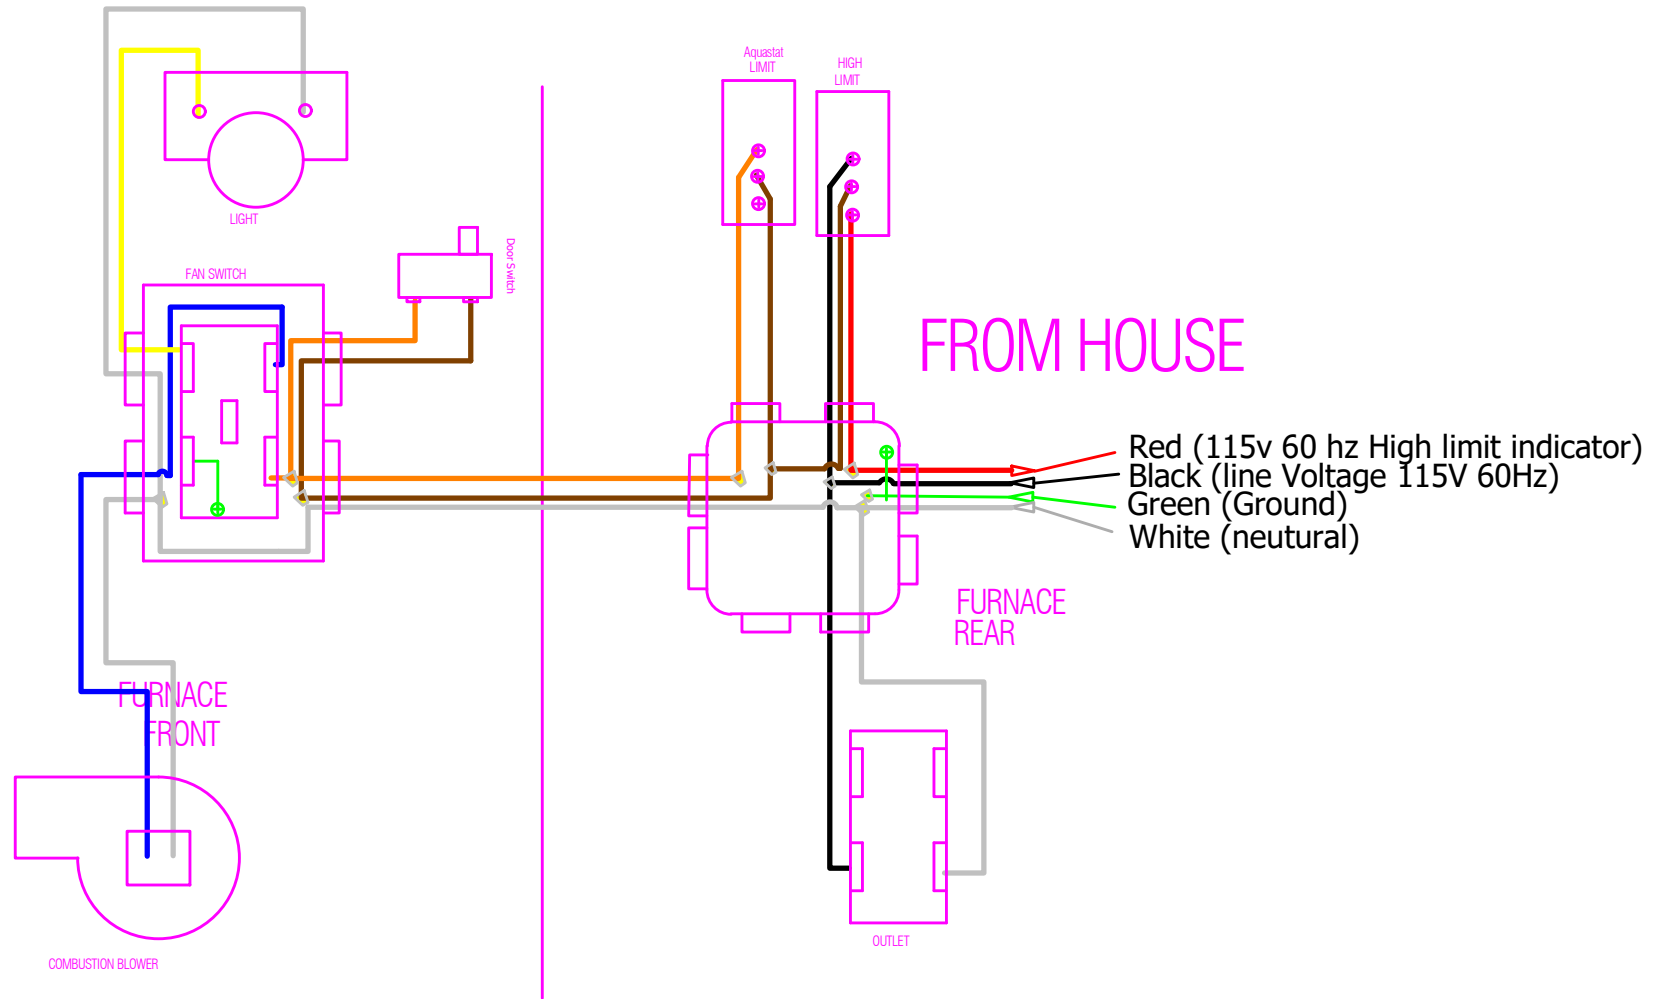

# 200/400 Oil Gun Wiring Diagram

Rev 4 Spring 2016 to Present

400 oil burner Wiring Daigram

Rev 3 Summer 2015 to spring 2016

400 DCSS Wiring Diagram

Initial Wiring pre 2011