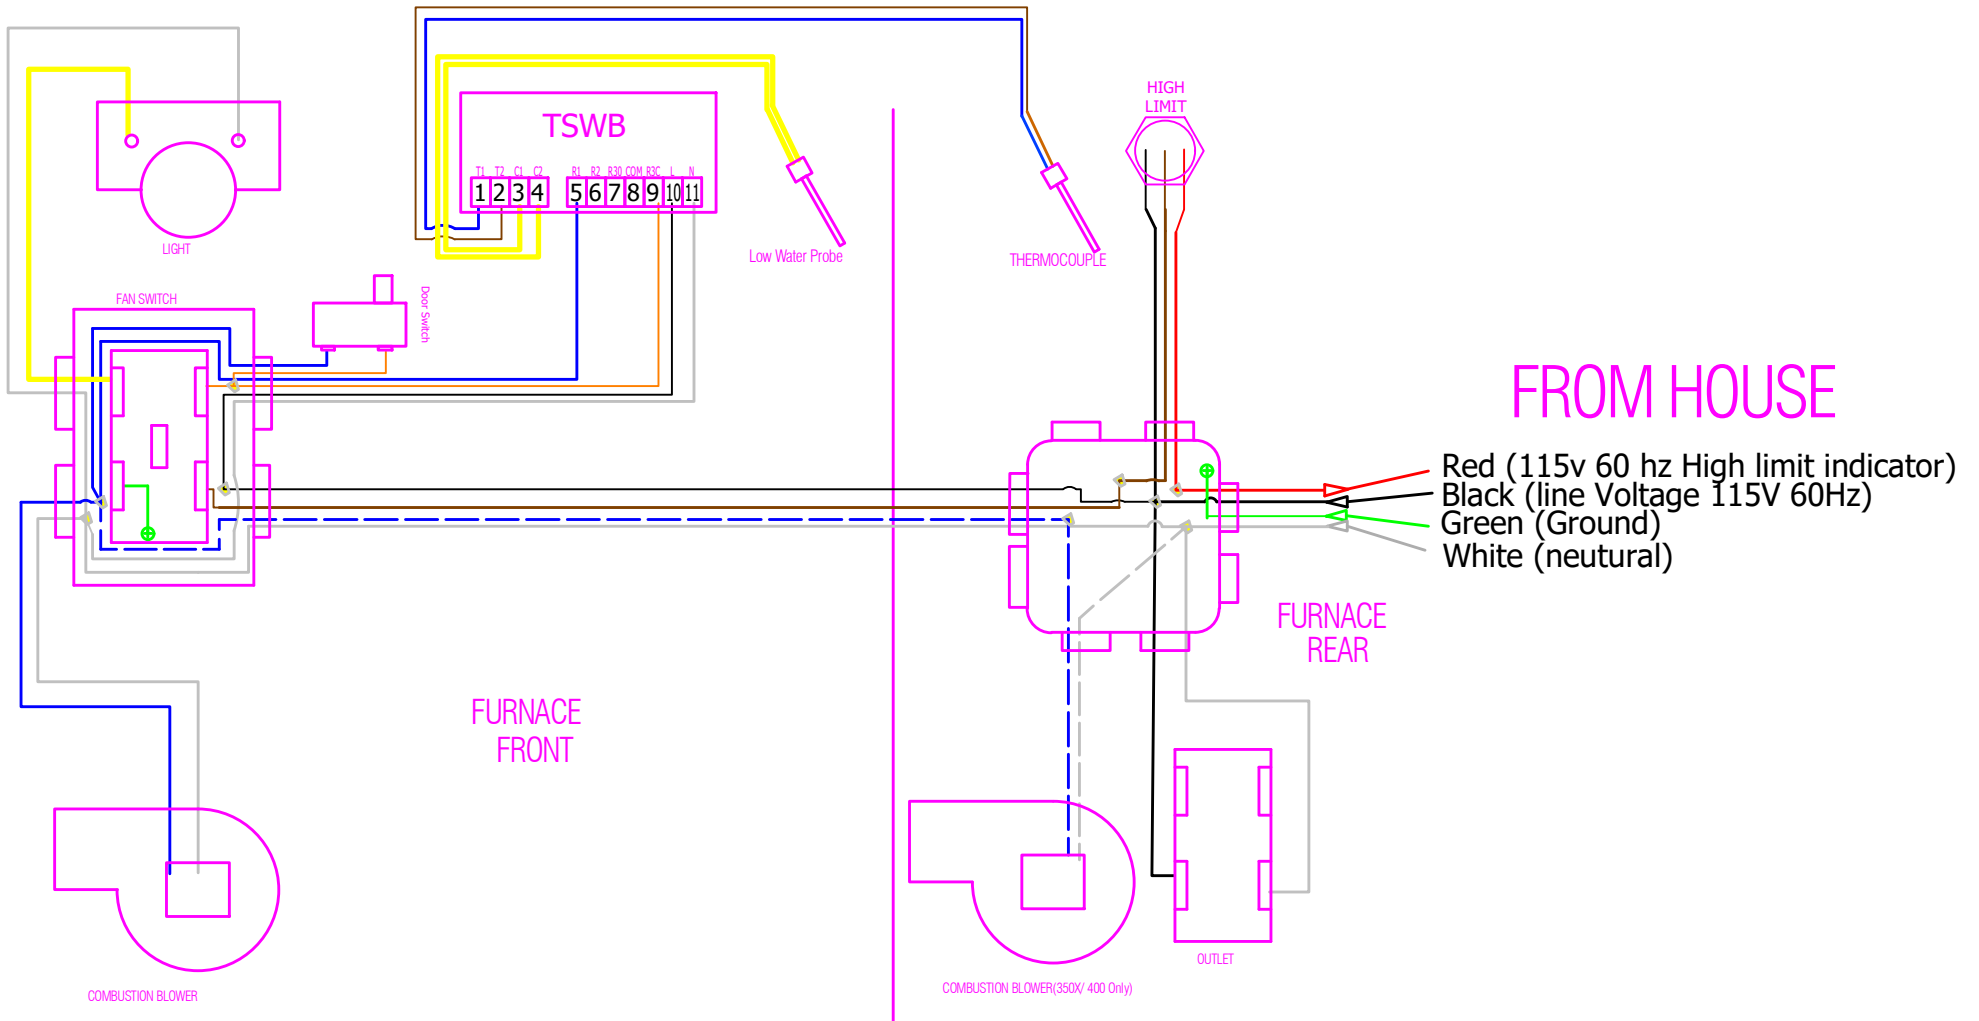

100 / 200 / 350 / 400 / 450

Rev 4 Spring 2016 to Present

600 DCSS

2016 to Present

# 200/400 Oil Gun Wiring Diagram

Rev 4 Spring 2016 to Present

400 oil burner Wiring Daigram

Rev 3 Summer 2015 to spring 2016

400 DCSS Wiring Diagram

Initial Wiring pre 2011

# 200 SSR II Wiring Diagram

rev 2 with AFS

200 CSS Oil Wiring Daigram

rev 1 with AFS

400 oil burner Wiring Daigram

rev 1 with AFS