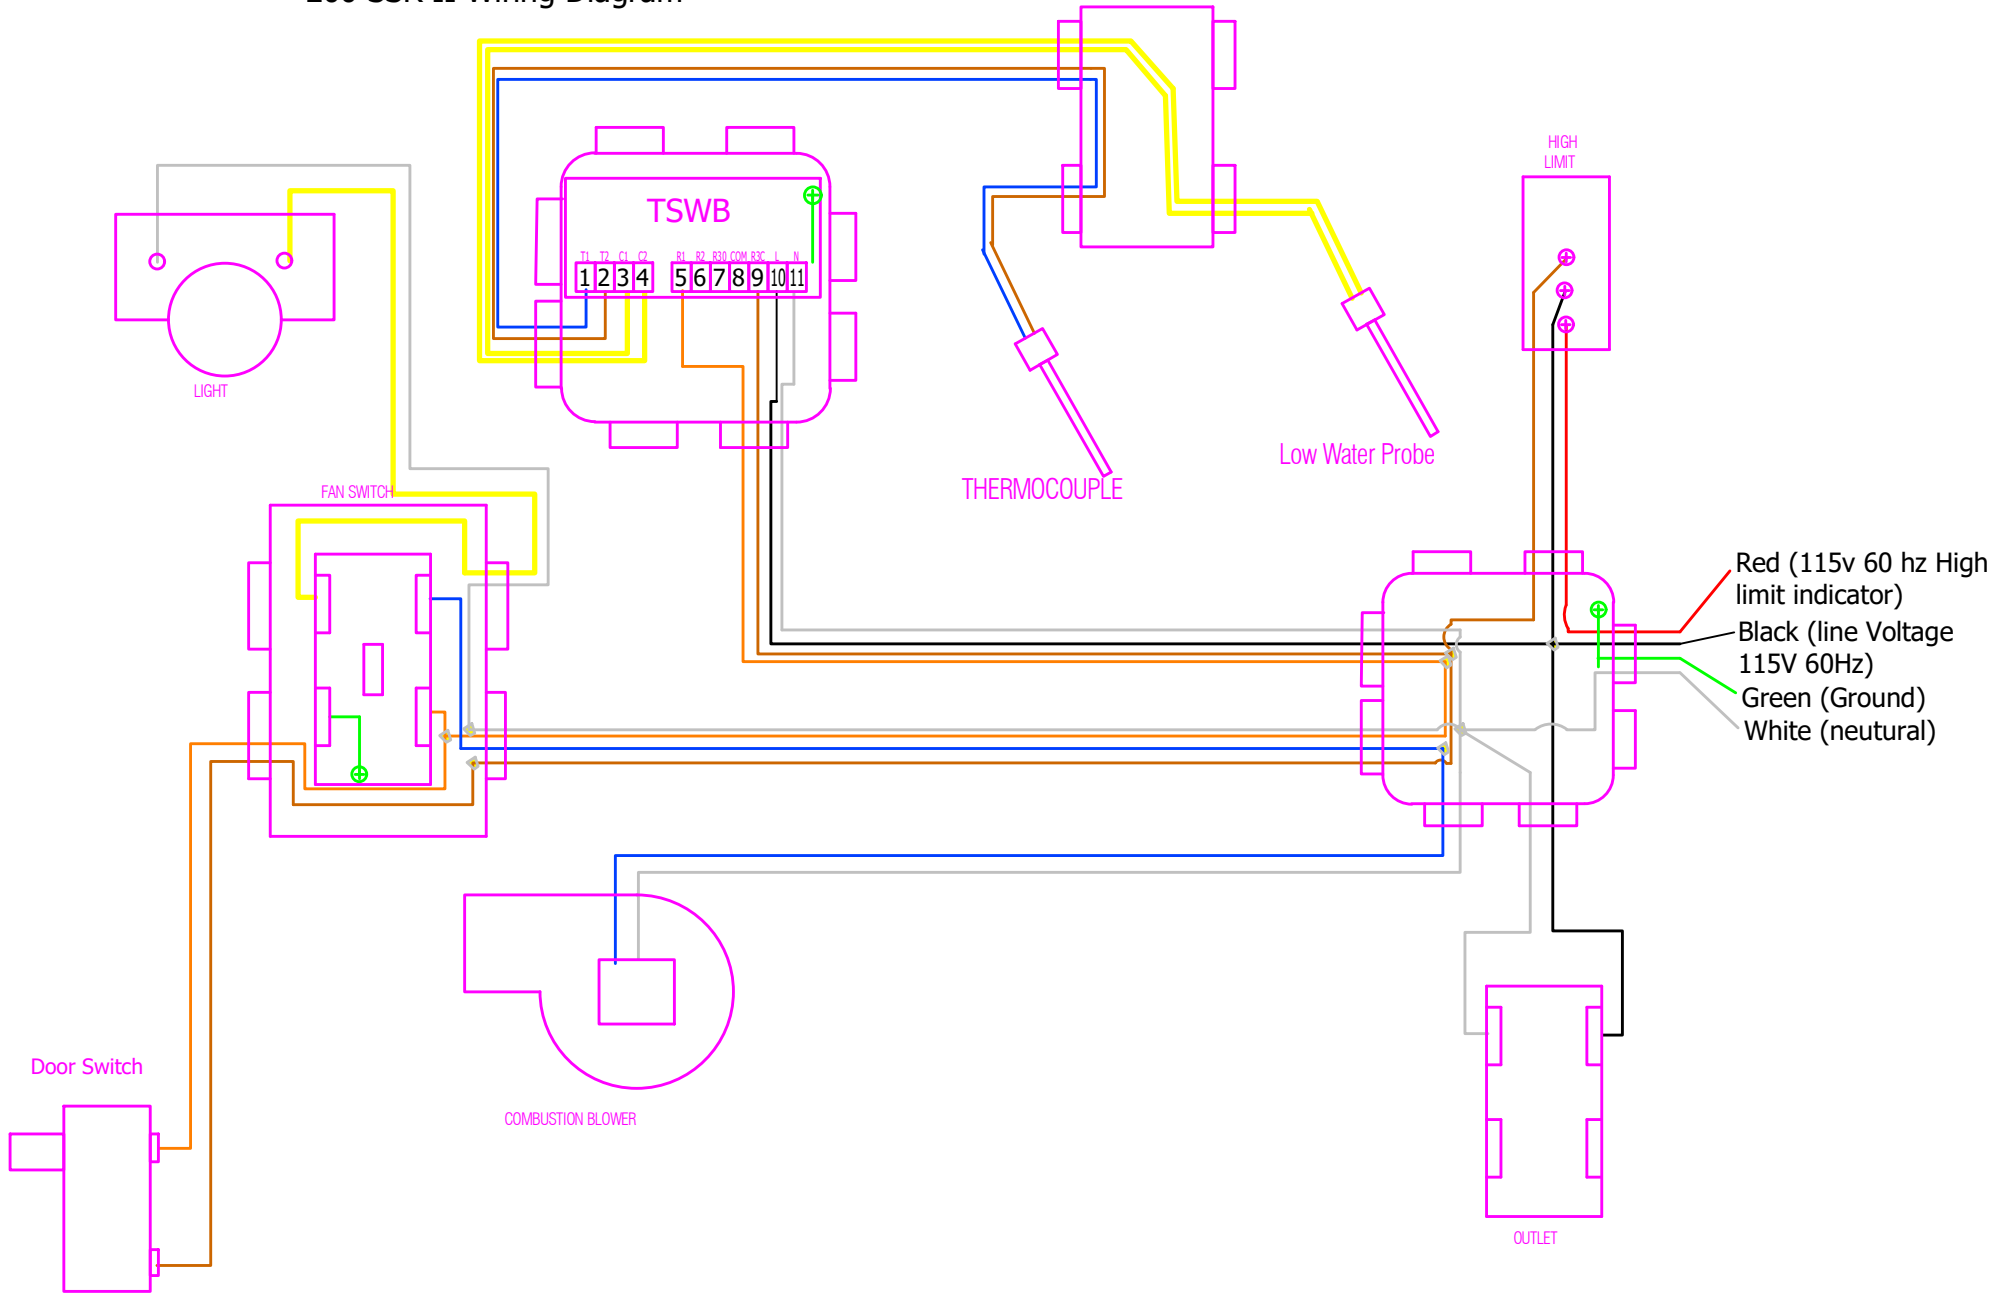

# 200/400 Oil Gun Wiring Diagram

Rev 4 Spring 2016 to Present

400 oil burner Wiring Daigram

Rev 3 Summer 2015 to spring 2016

400 DCSS Wiring Diagram

Initial Wiring pre 2011

# 200 SSR II Wiring Diagram

Rev 1 - 2011 to Fall 2012

rev 2 with AFS

400 DCSS Wiring Daigram

rev 2 with AFS

100 CSS & 200 CSS Wiring Daigram

# 200 SSR II Wiring Diagram

rev 2 with AFS

200 CSS Oil Wiring Daigram

rev 1 with AFS

400 oil burner Wiring Daigram

rev 1 with AFS