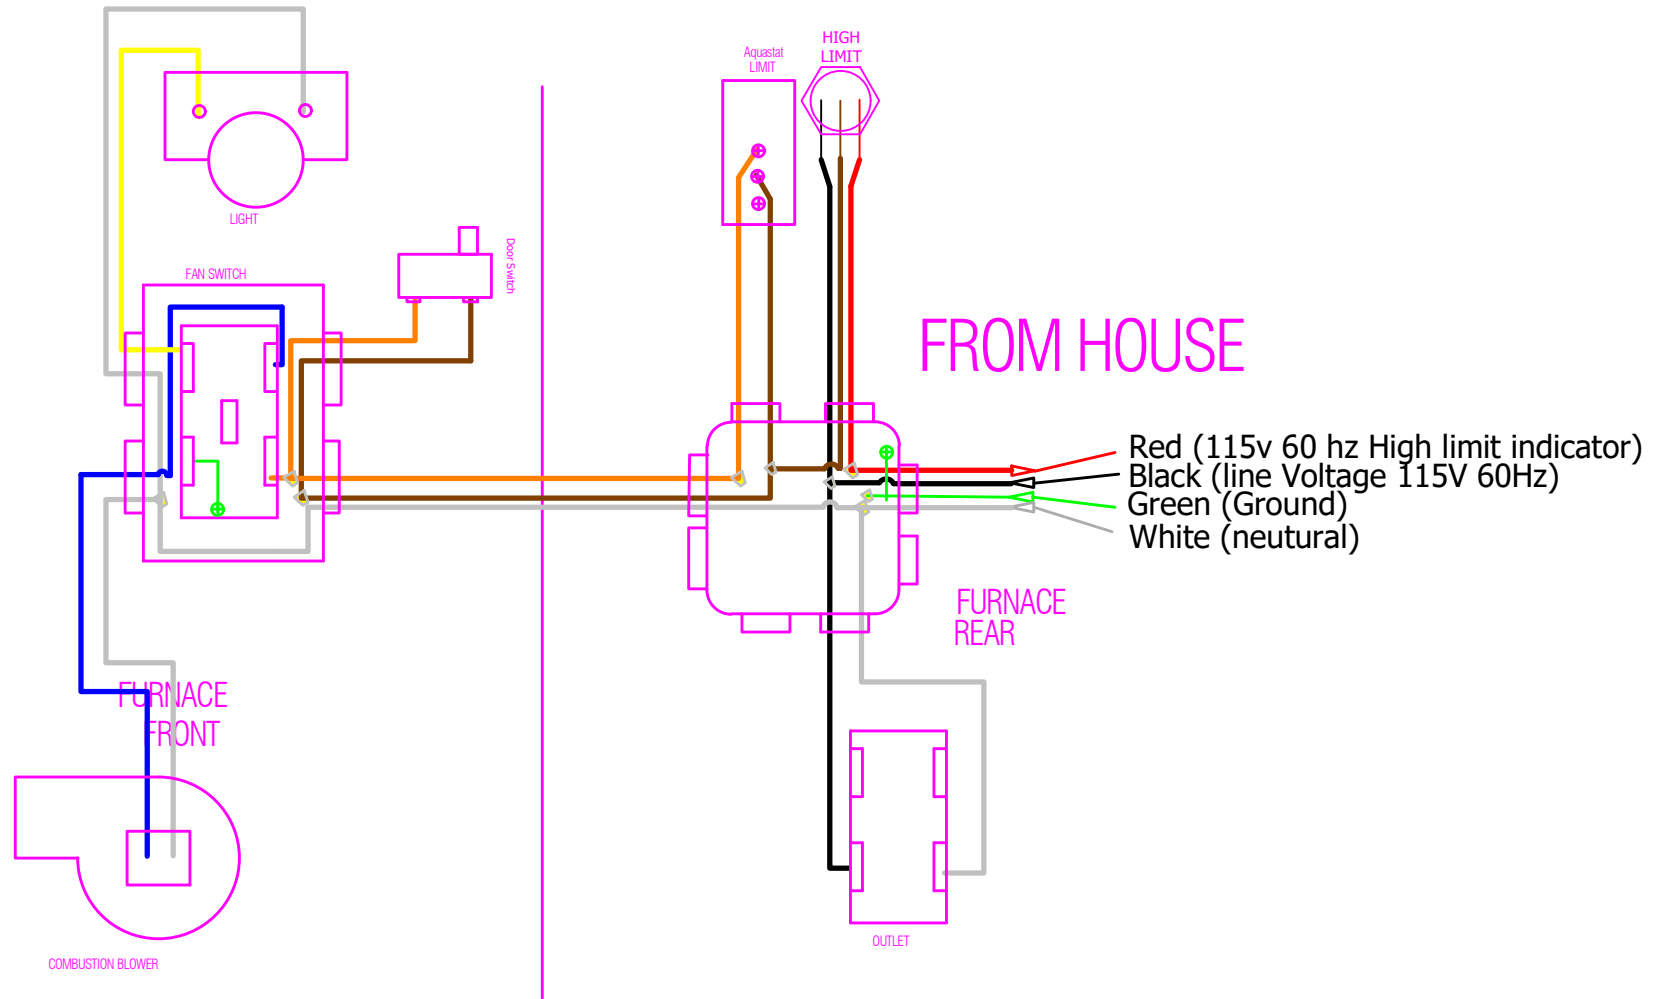

# 200/400 Oil Gun Wiring Diagram

Rev 4 Spring 2016 to Present

400 oil burner Wiring Daigram

Rev 3 Summer 2015 to spring 2016

400 DCSS Wiring Diagram

Initial Wiring pre 2011