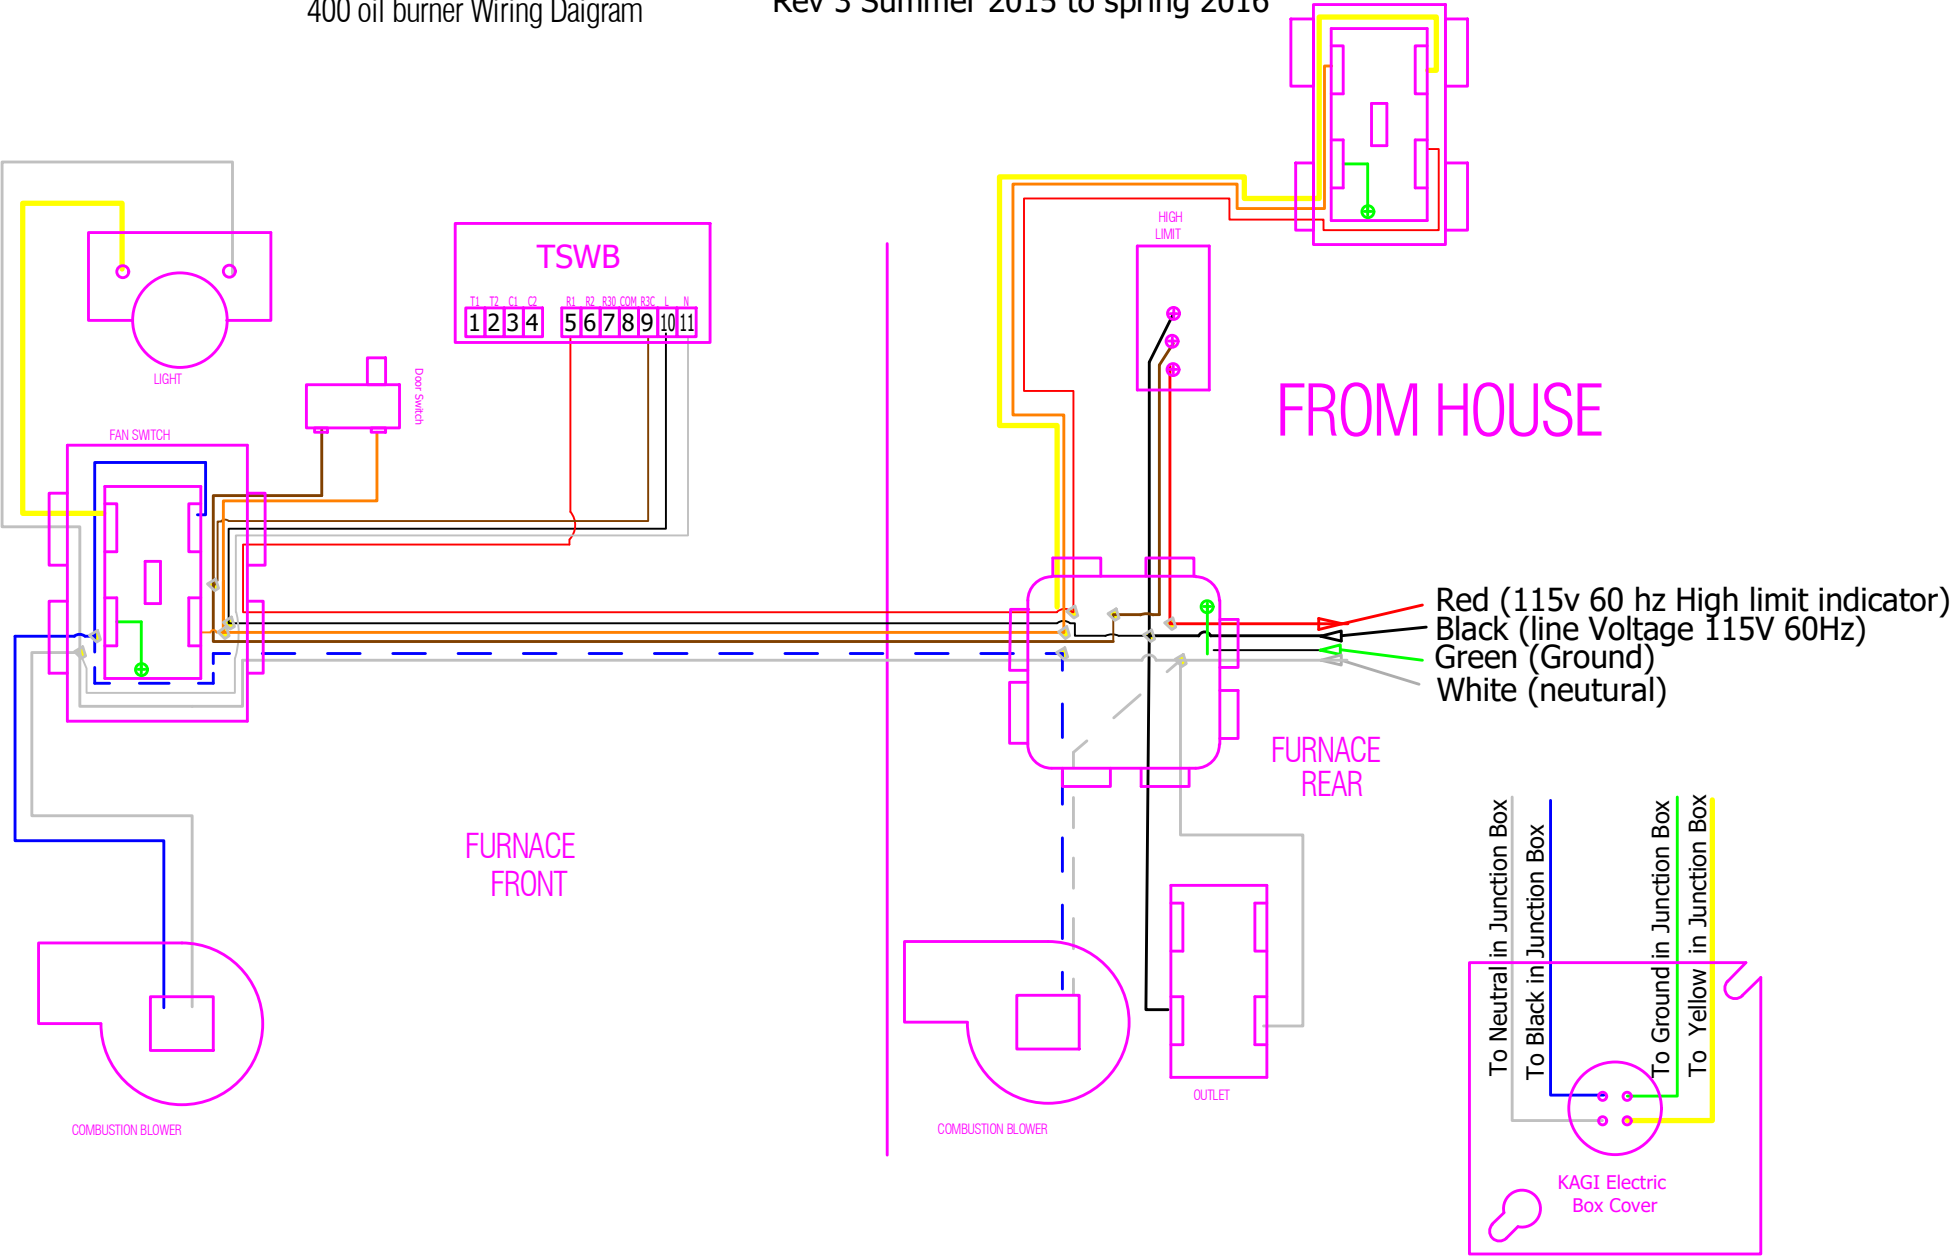

# 200/400 Oil Gun Wiring Diagram

Rev 4 Spring 2016 to Present

400 oil burner Wiring Daigram

Rev 3 Summer 2015 to spring 2016

400 DCSS Wiring Diagram

Initial Wiring pre 2011

# 200 SSR II Wiring Diagram

Rev 1 - 2011 to Fall 2012

rev 2 with AFS

400 DCSS Wiring Daigram

rev 2 with AFS

100 CSS & 200 CSS Wiring Daigram