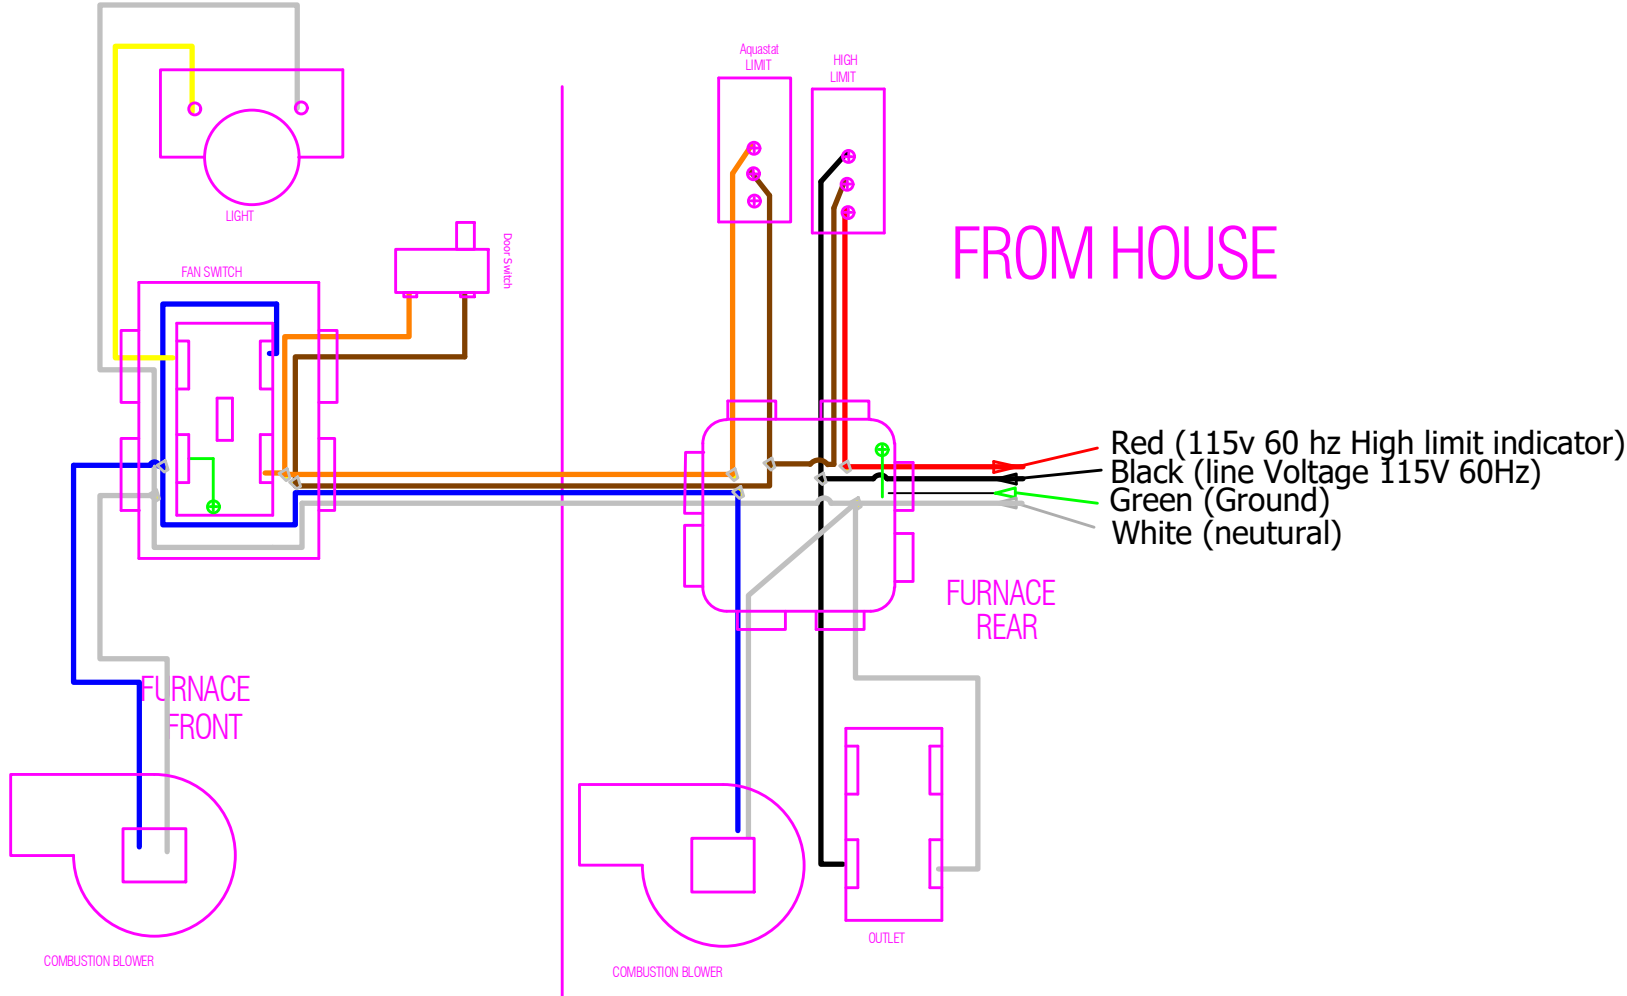

# 200/400 Oil Gun Wiring Diagram

Rev 4 Spring 2016 to Present

400 oil burner Wiring Daigram

Rev 3 Summer 2015 to spring 2016

400 DCSS Wiring Diagram

Initial Wiring pre 2011

# 200 SSR II Wiring Diagram

Rev 1 - 2011 to Fall 2012

rev 2 with AFS

400 DCSS Wiring Daigram

rev 2 with AFS

100 CSS & 200 CSS Wiring Daigram

# 200 SSR II Wiring Diagram

rev 2 with AFS

200 CSS Oil Wiring Daigram

rev 1 with AFS

400 oil burner Wiring Daigram

rev 1 with AFS