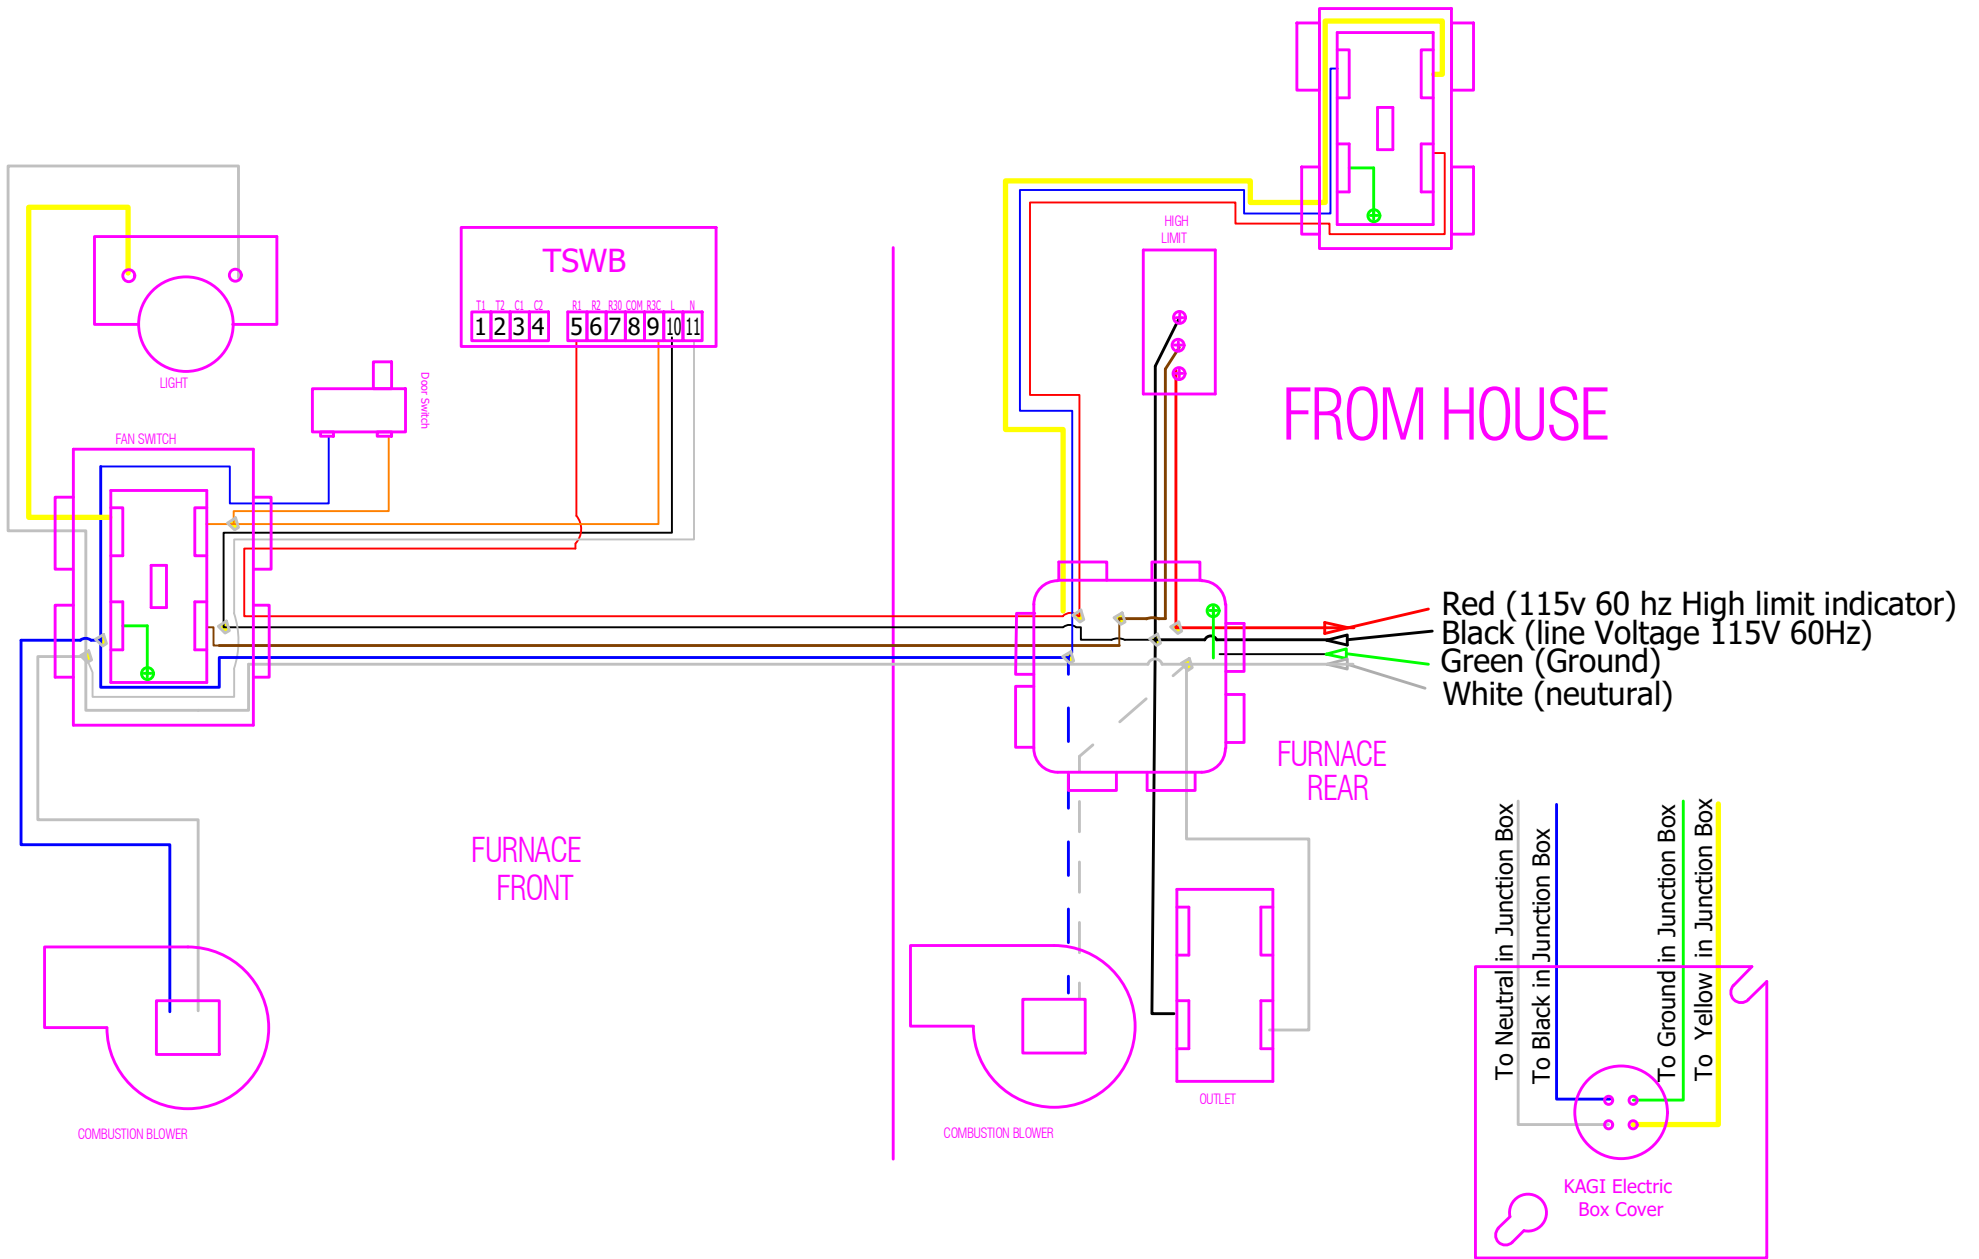

100 / 200 / 350 / 400 / 450

Rev 4 Spring 2016 to Present

600 DCSS

2016 to Present

# 200/400 Oil Gun Wiring Diagram

Rev 4 Spring 2016 to Present

400 oil burner Wiring Daigram

Rev 3 Summer 2015 to spring 2016

400 DCSS Wiring Diagram

Initial Wiring pre 2011

# 200 SSR II Wiring Diagram

rev 2 with AFS

200 CSS Oil Wiring Daigram

rev 1 with AFS

400 oil burner Wiring Daigram

rev 1 with AFS