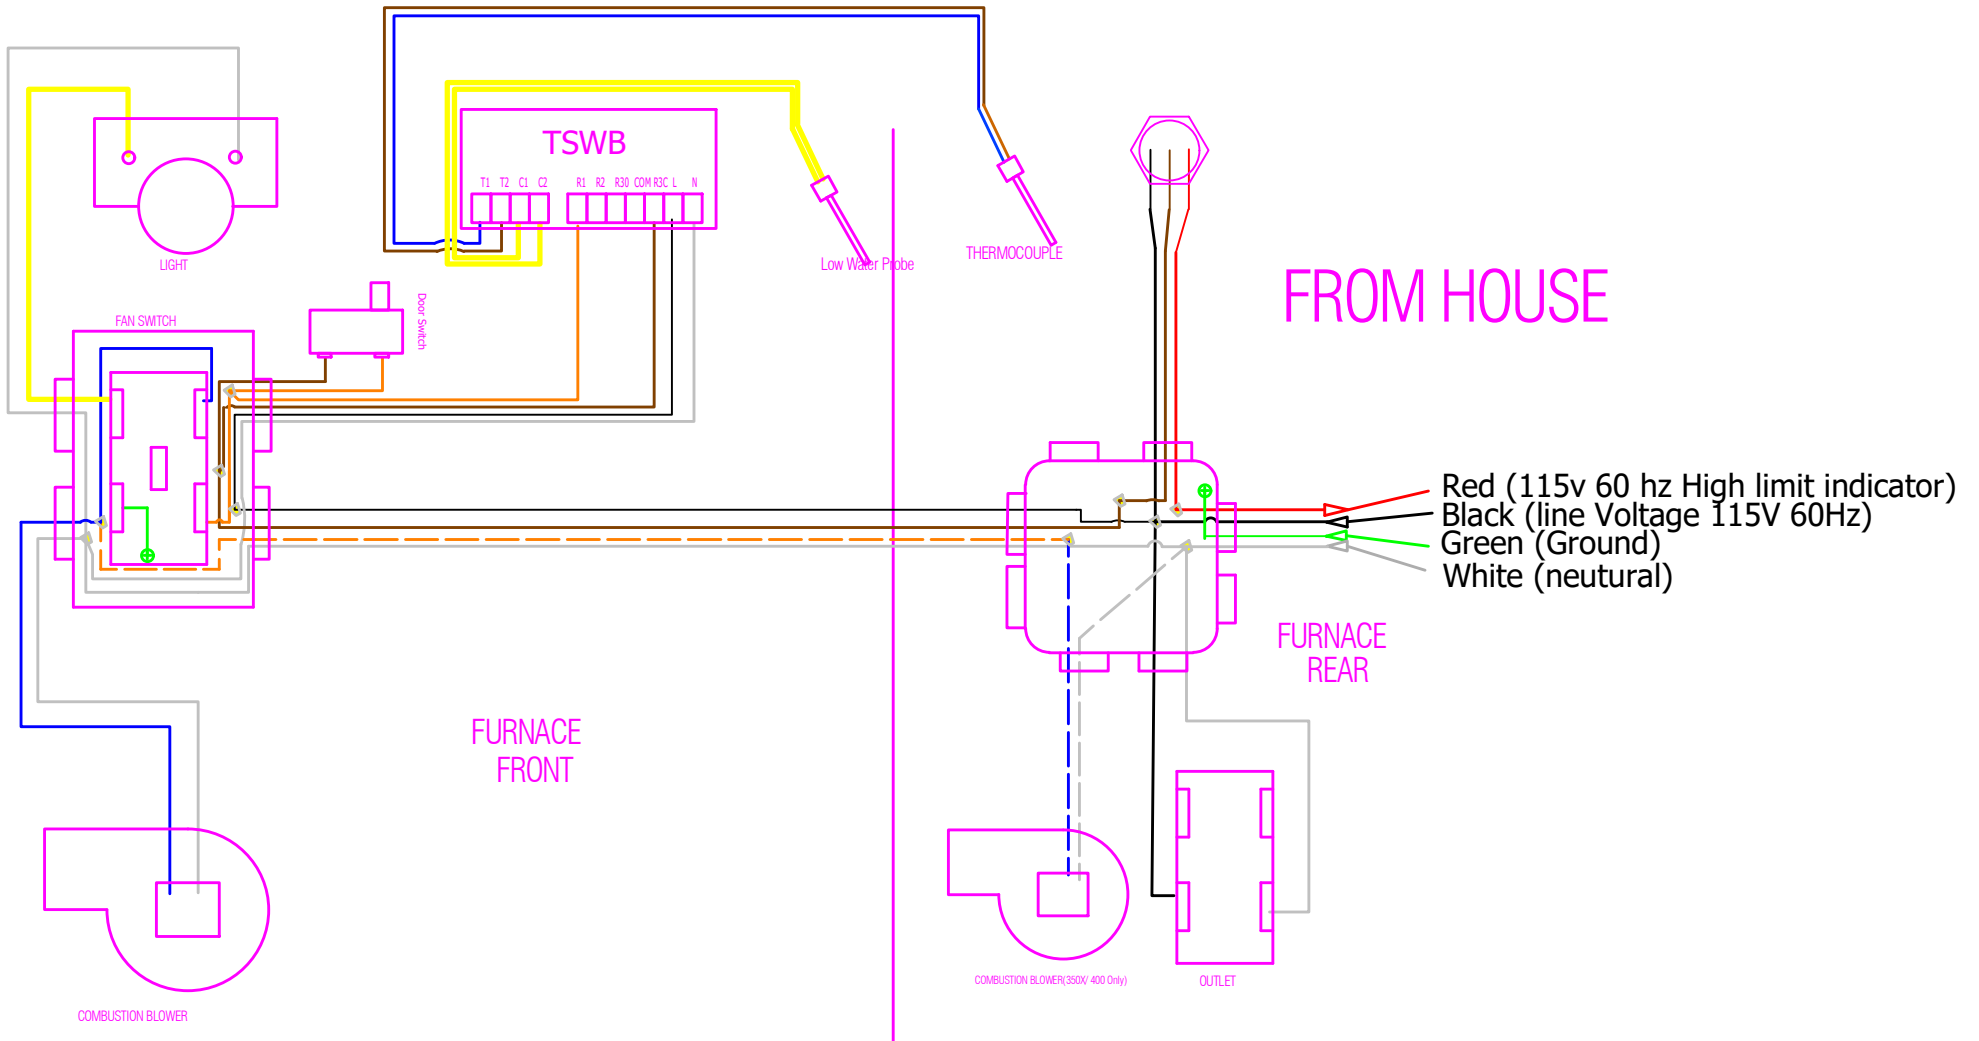

100 / 200 / 350 / 400 / 450

Rev 4 Spring 2016 to Present

# 200/400 Oil Gun Wiring Diagram

Rev 4 Spring 2016 to Present

400 oil burner Wiring Diagram

Rev 3 Summer 2015 to spring 2016

400 DCSS Wiring Diagram

Initial Wiring pre 2011

# 200 SSR II Wiring Diagram

rev 2 with AFS

200 CSS Oil Wiring Daigram

rev 1 with AFS

400 oil burner Wiring Daigram

rev 1 with AFS