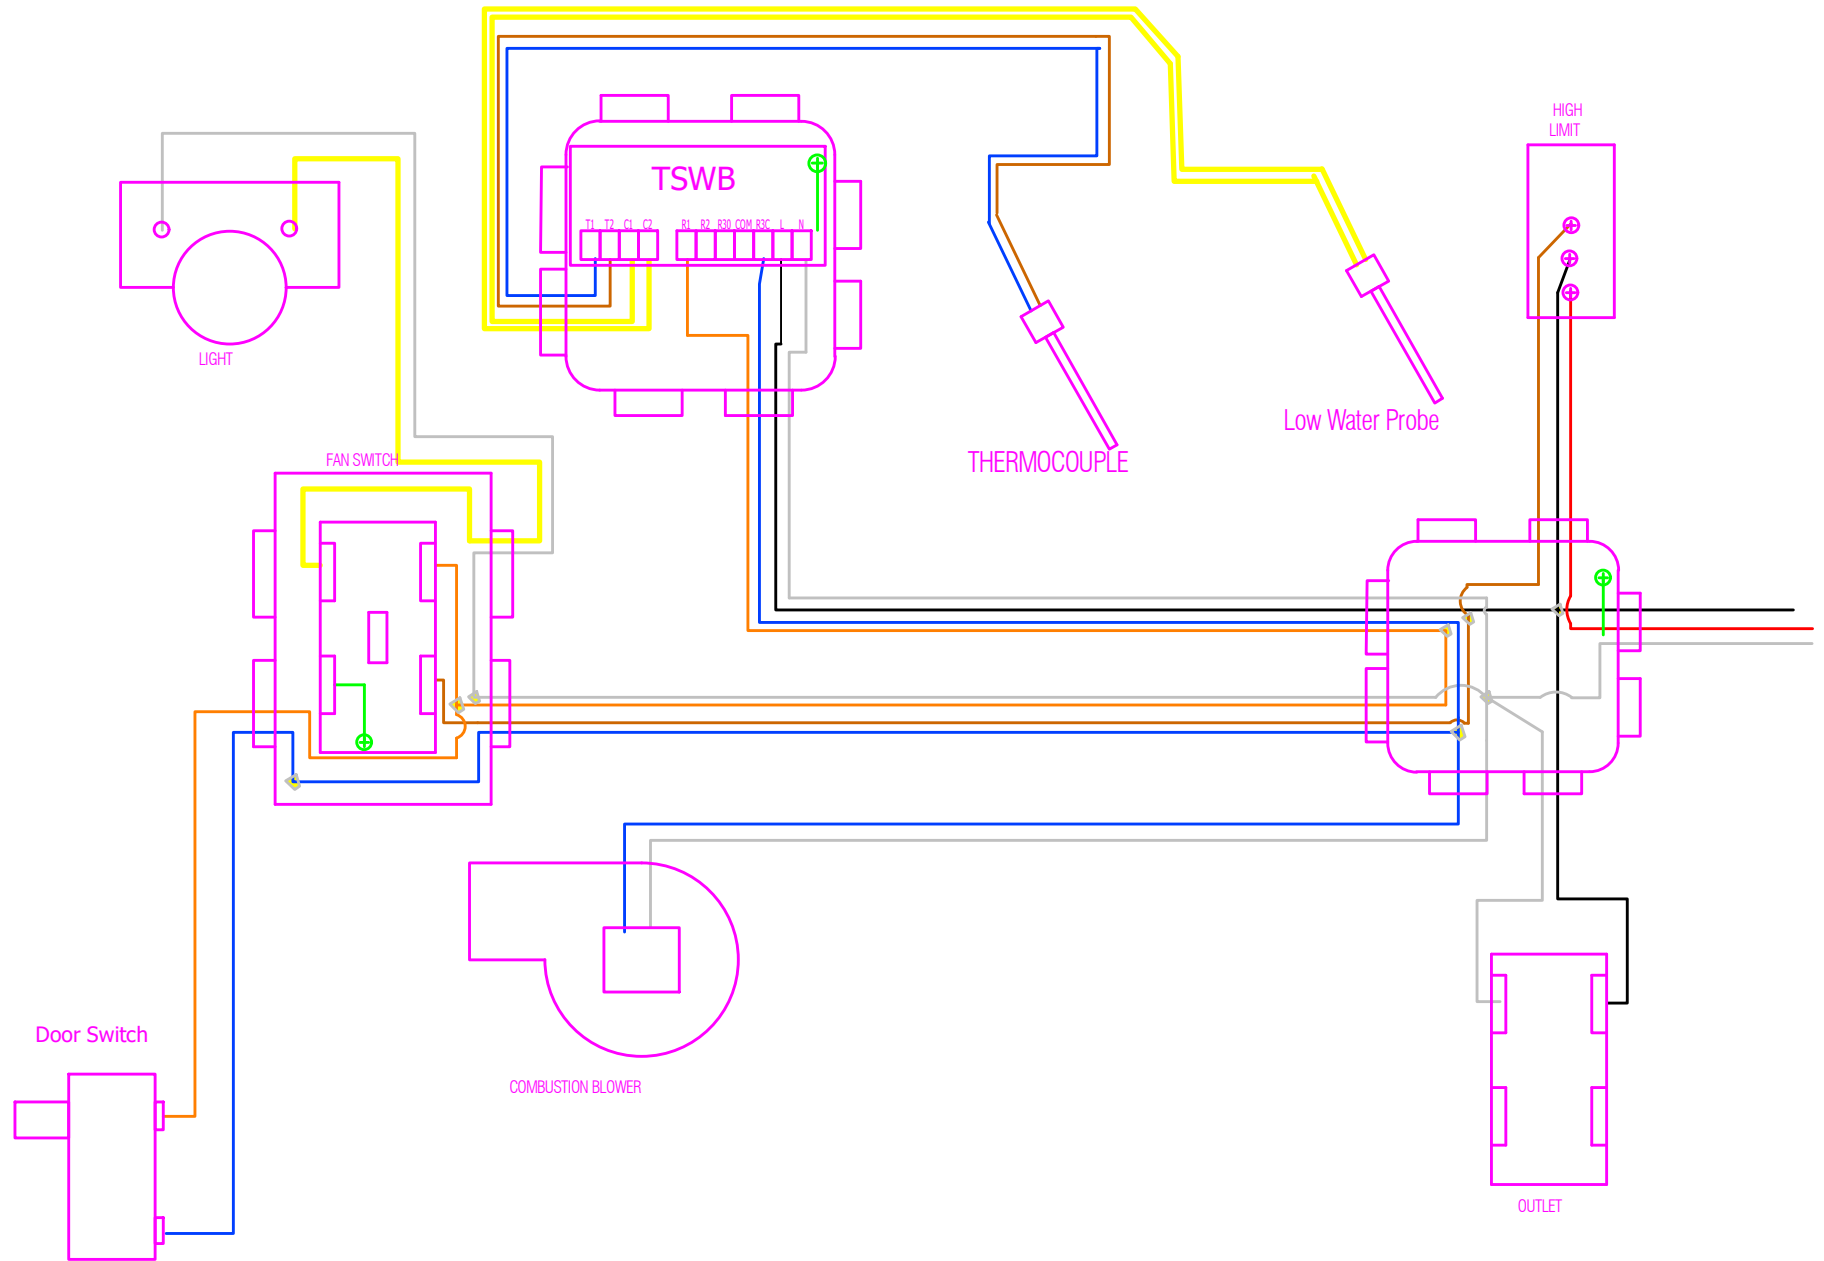

# 200/400 Oil Gun Wiring Diagram

Rev 4 Spring 2016 to Present

400 oil burner Wiring Diagram

Rev 3 Summer 2015 to spring 2016

400 DCSS Wiring Diagram

Initial Wiring pre 2011

# 200 SSR II Wiring Diagram

Rev 1 - 2011 to Fall 2012

rev 2 with AFS

400 DCSS Wiring Daigram

rev 2 with AFS

100 CSS & 200 CSS Wiring Daigram

# 200 SSR II Wiring Diagram

rev 2 with AFS

200 CSS Oil Wiring Daigram

rev 1 with AFS

400 oil burner Wiring Daigram

rev 1 with AFS