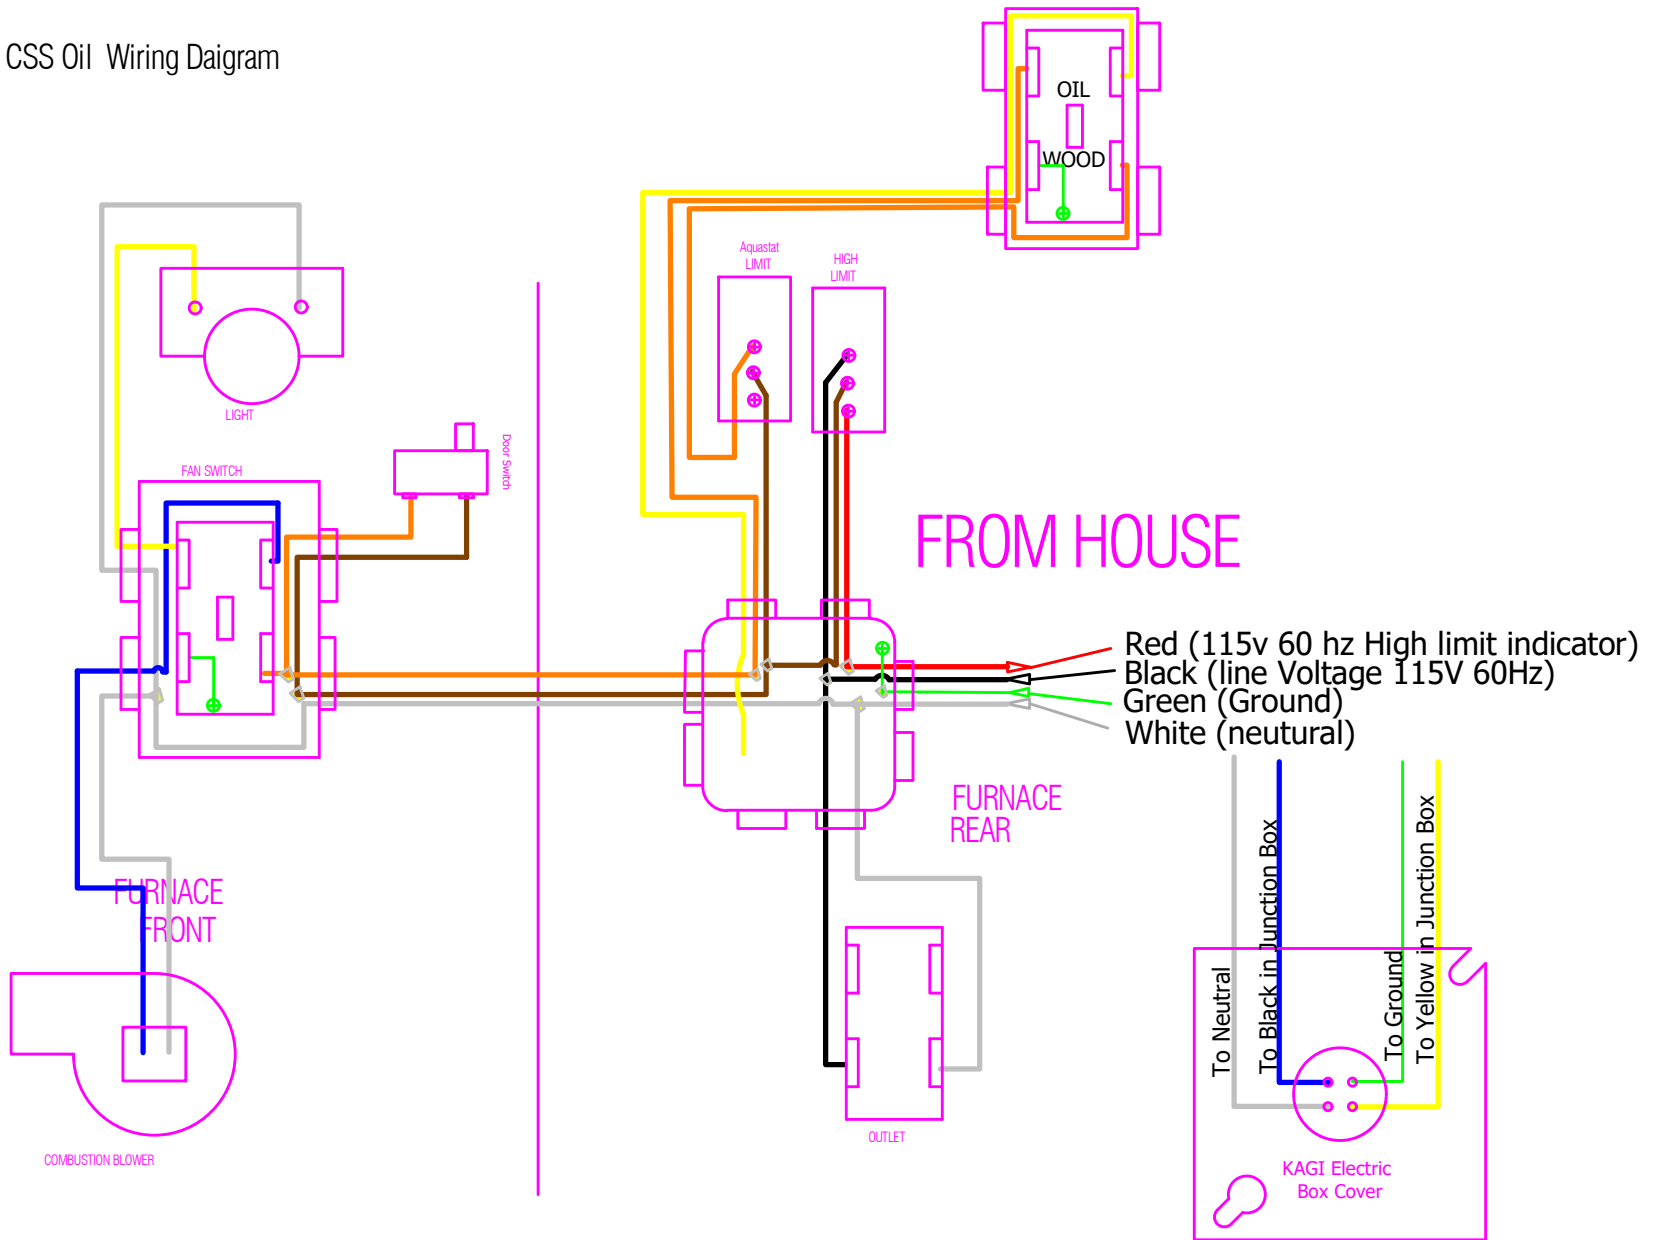

# 200/400 Oil Gun Wiring Diagram

Rev 4 Spring 2016 to Present

400 oil burner Wiring Diagram

Rev 3 Summer 2015 to spring 2016

400 DCSS Wiring Diagram

Initial Wiring pre 2011

# 200 SSR II Wiring Diagram

Rev 1 - 2011 to Fall 2012

rev 2 with AFS

400 DCSS Wiring Daigram

rev 2 with AFS

100 CSS & 200 CSS Wiring Daigram

# 200 SSR II Wiring Diagram

rev 2 with AFS

200 CSS Oil Wiring Daigram

rev 1 with AFS

400 oil burner Wiring Daigram

rev 1 with AFS