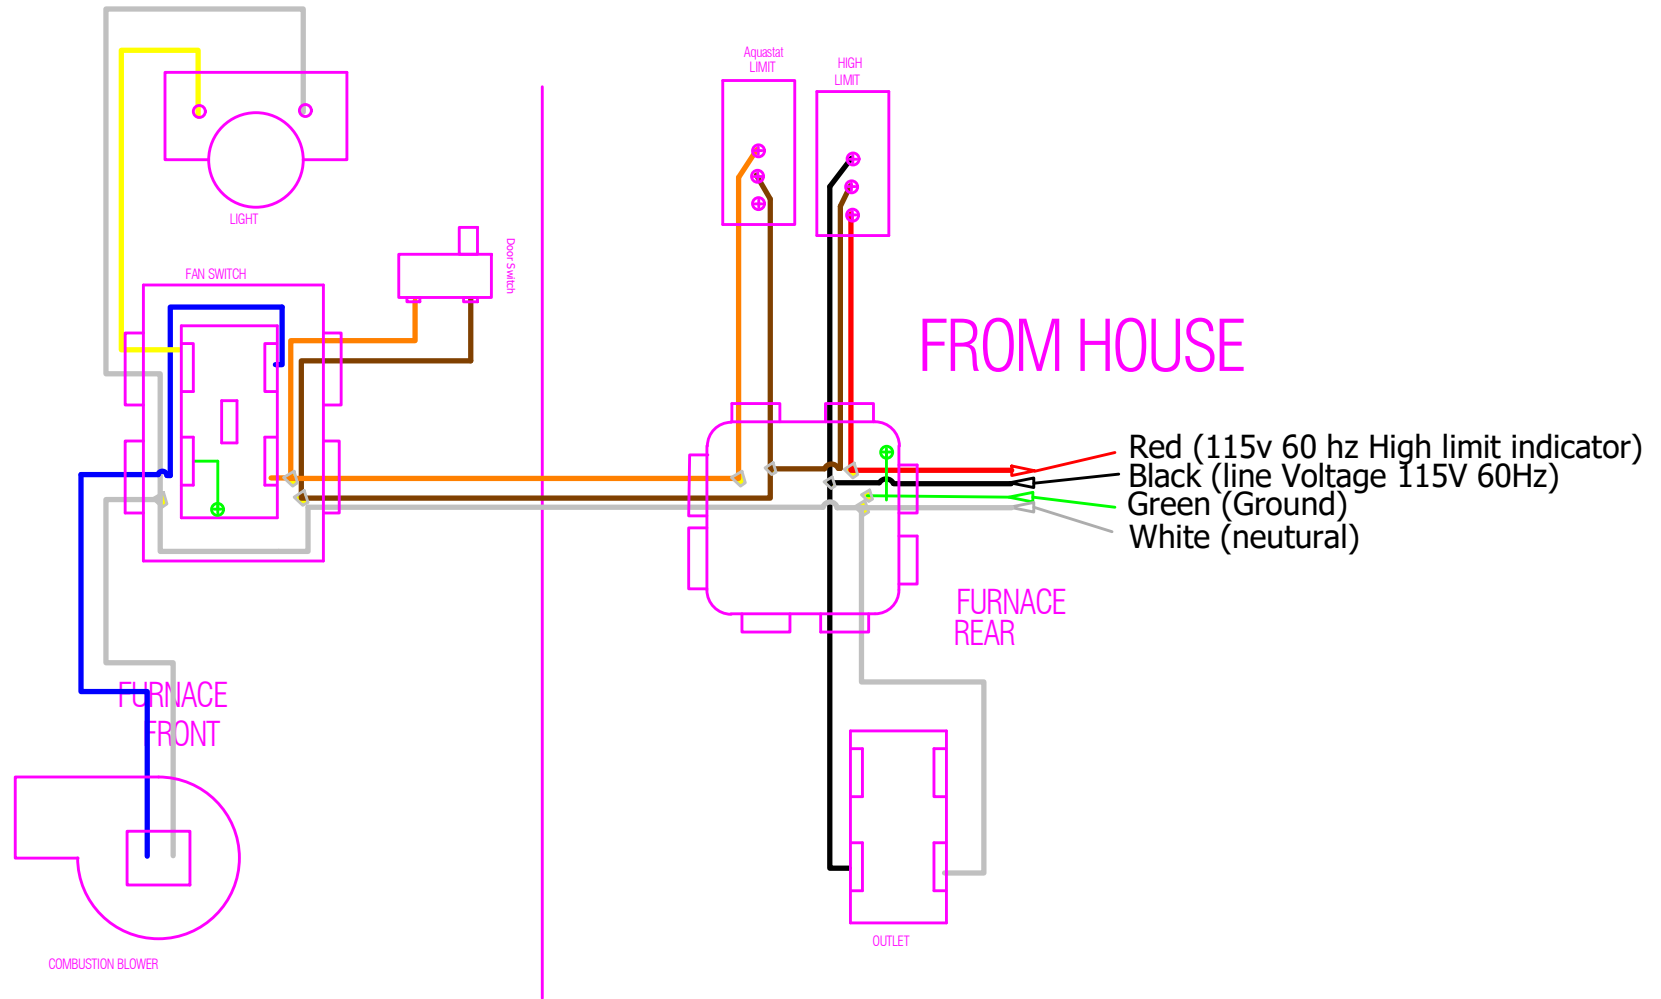

# 200/400 Oil Gun Wiring Diagram

Rev 4 Spring 2016 to Present

400 oil burner Wiring Diagram

Rev 3 Summer 2015 to spring 2016

400 DCSS Wiring Diagram

Initial Wiring pre 2011