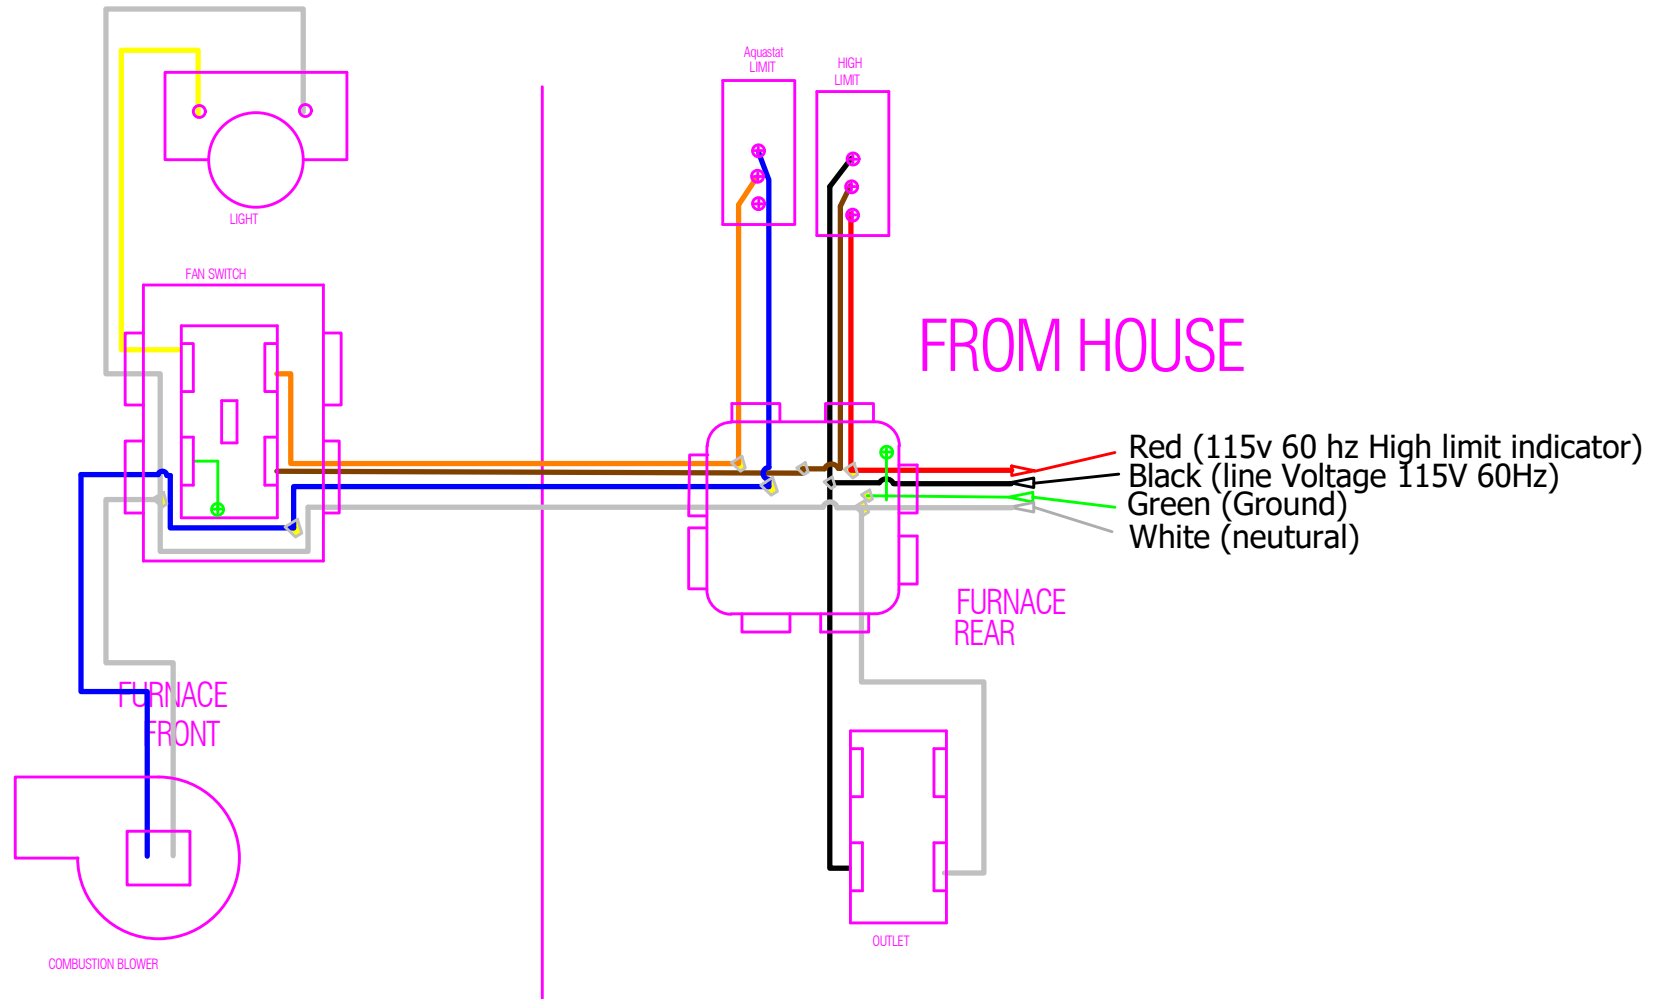

# 200/400 Oil Gun Wiring Diagram

Rev 4 Spring 2016 to Present

400 oil burner Wiring Diagram

Rev 3 Summer 2015 to spring 2016

400 DCSS Wiring Diagram

Initial Wiring pre 2011