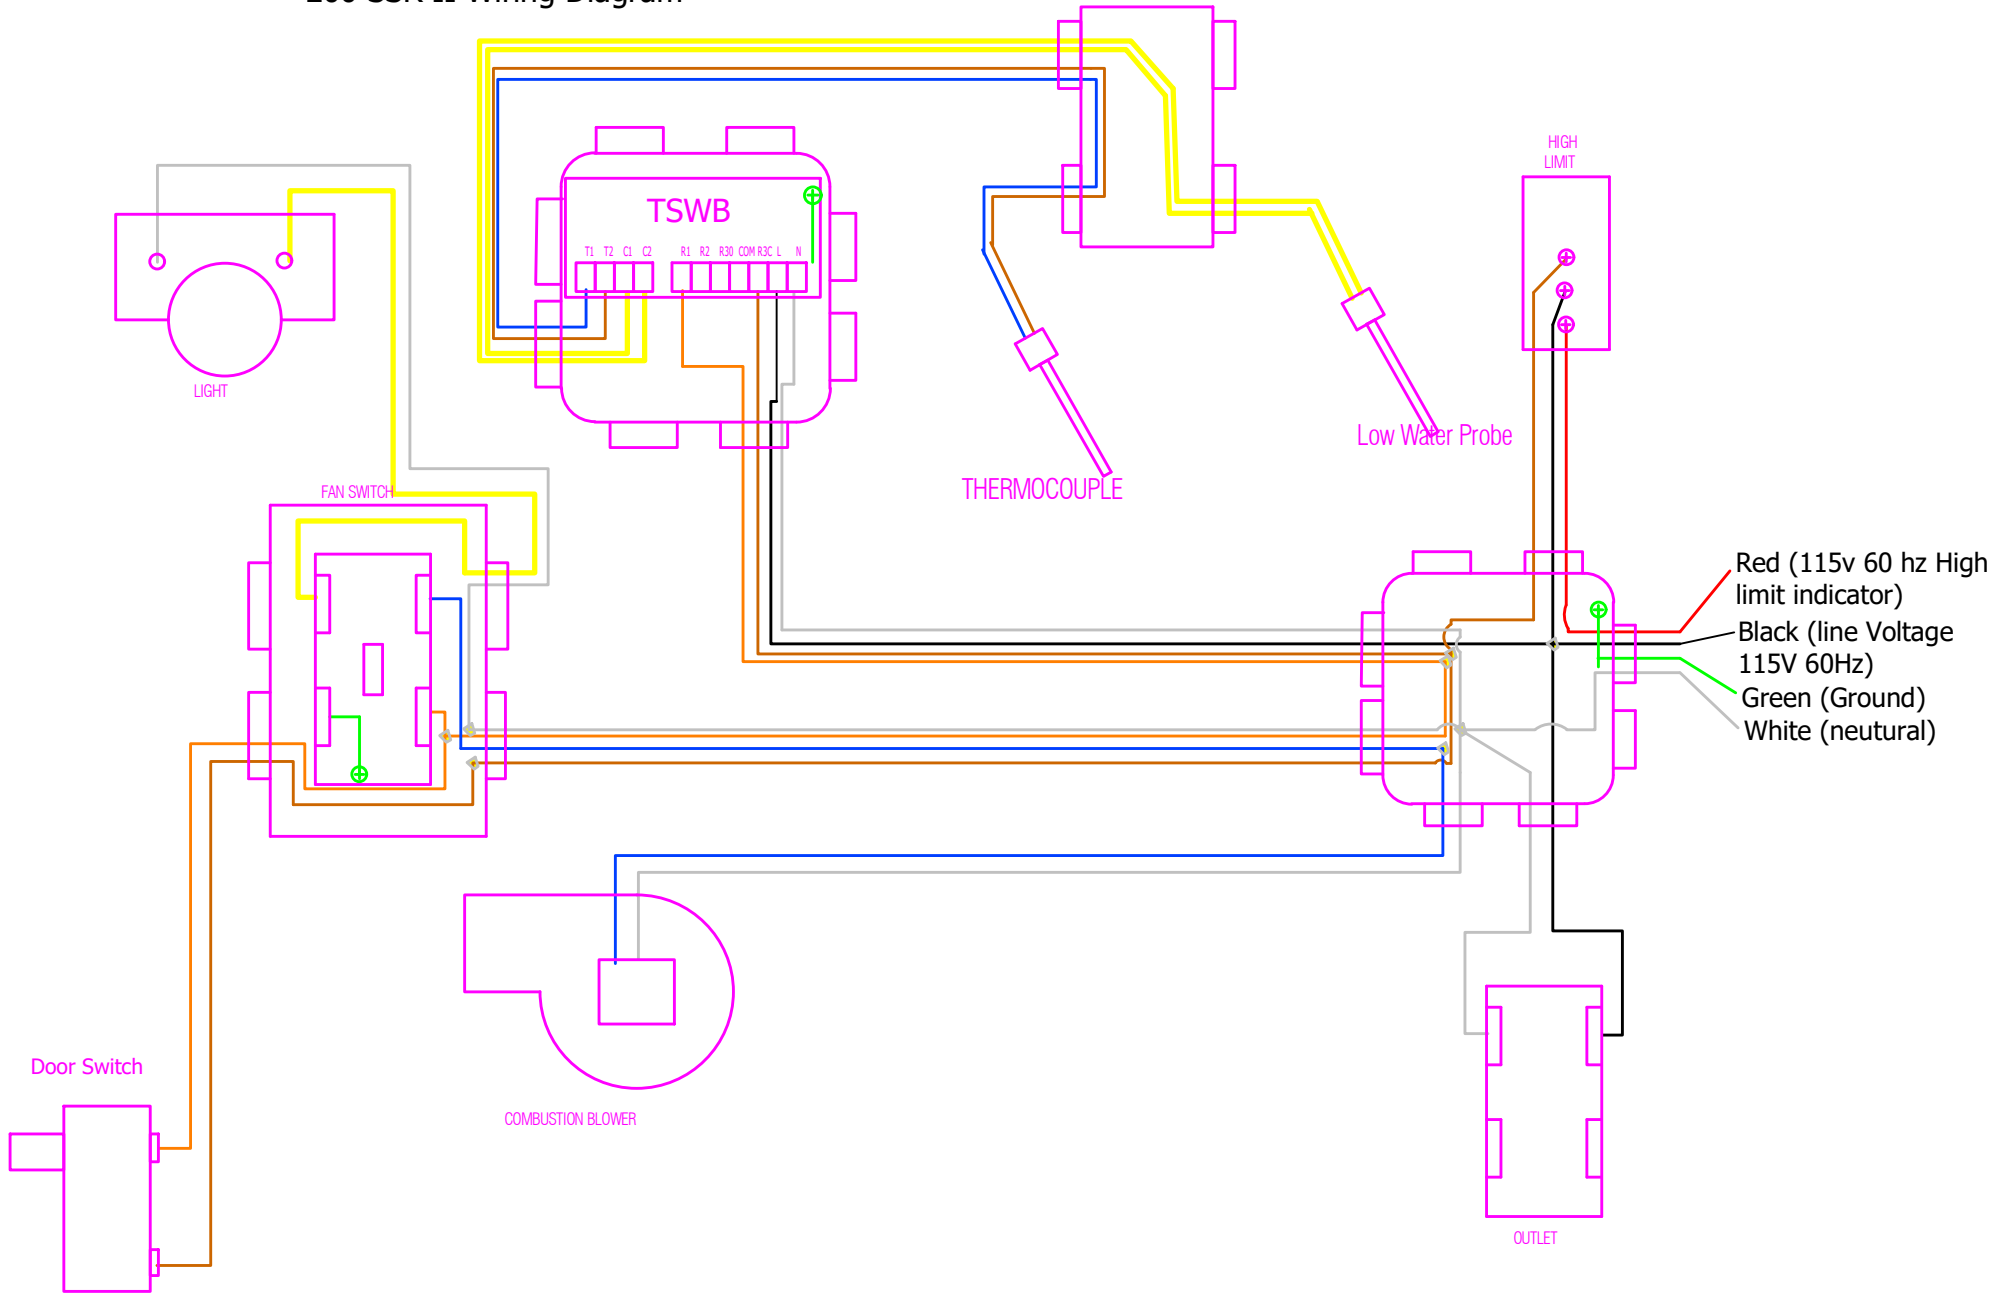

# 200/400 Oil Gun Wiring Diagram

Rev 4 Spring 2016 to Present

400 oil burner Wiring Diagram

Rev 3 Summer 2015 to spring 2016

400 DCSS Wiring Diagram

Initial Wiring pre 2011

# 200 SSR II Wiring Diagram

Rev 1 - 2011 to Fall 2012

rev 2 with AFS

400 DCSS Wiring Daigram

rev 2 with AFS

100 CSS & 200 CSS Wiring Daigram

# 200 SSR II Wiring Diagram

rev 2 with AFS

200 CSS Oil Wiring Daigram

rev 1 with AFS

400 oil burner Wiring Daigram

rev 1 with AFS