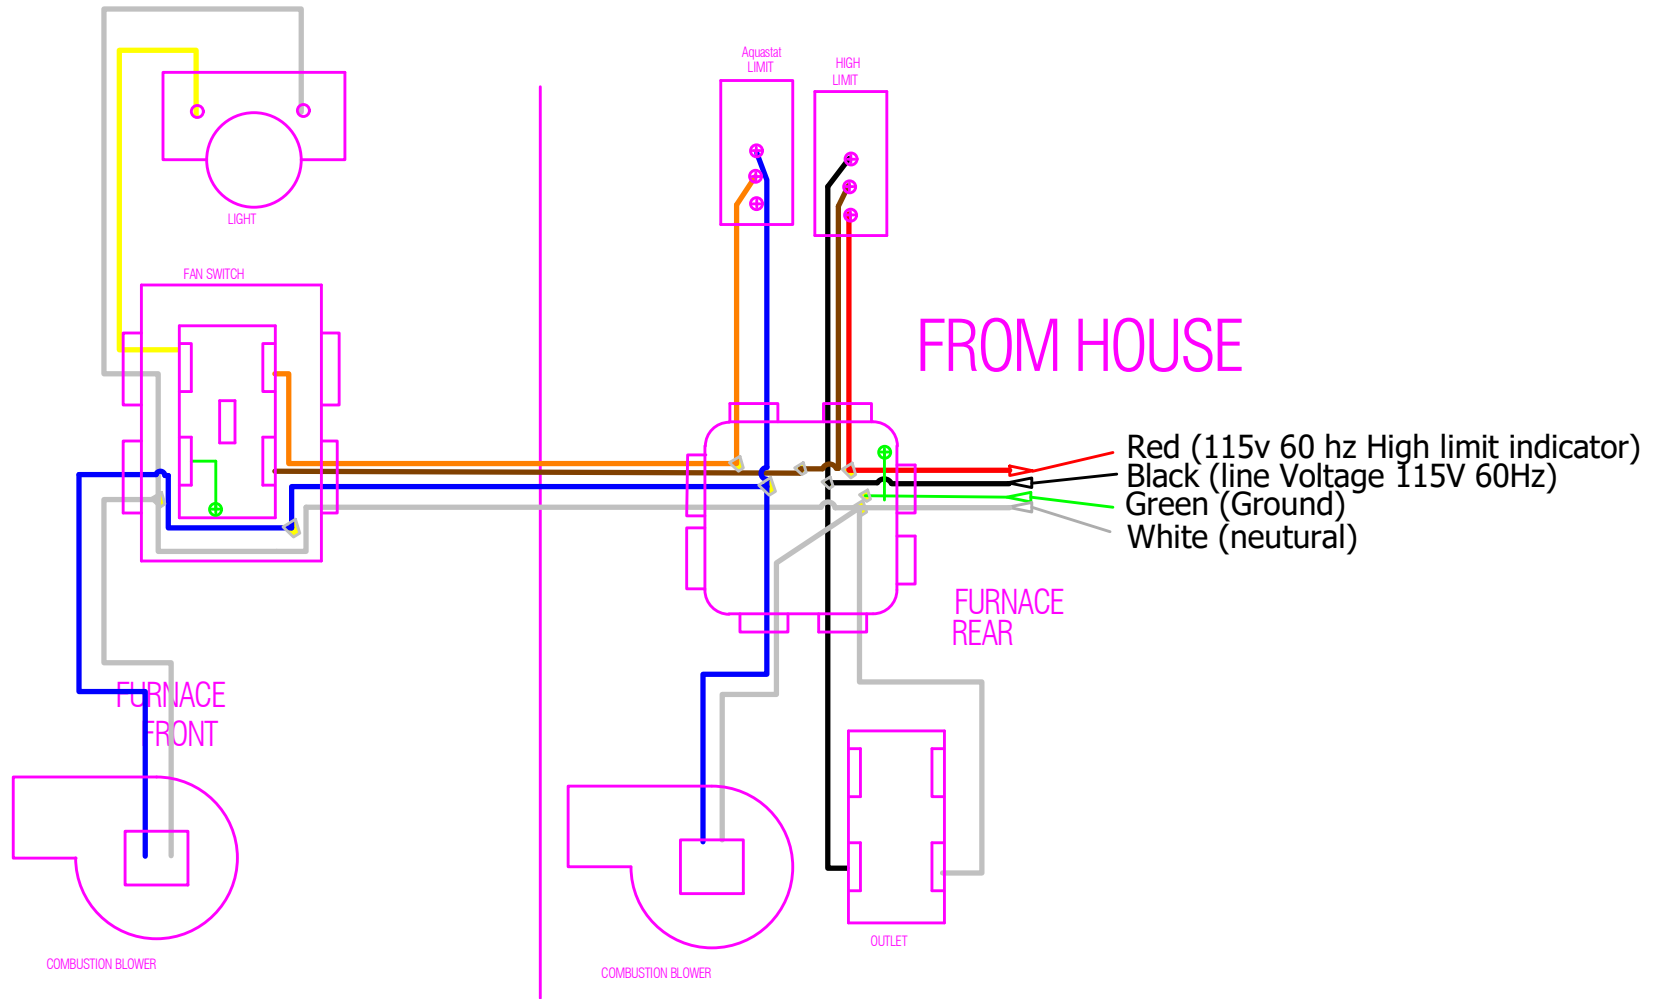

# 200/400 Oil Gun Wiring Diagram

Rev 4 Spring 2016 to Present

400 oil burner Wiring Diagram

Rev 3 Summer 2015 to spring 2016

400 DCSS Wiring Diagram

Initial Wiring pre 2011