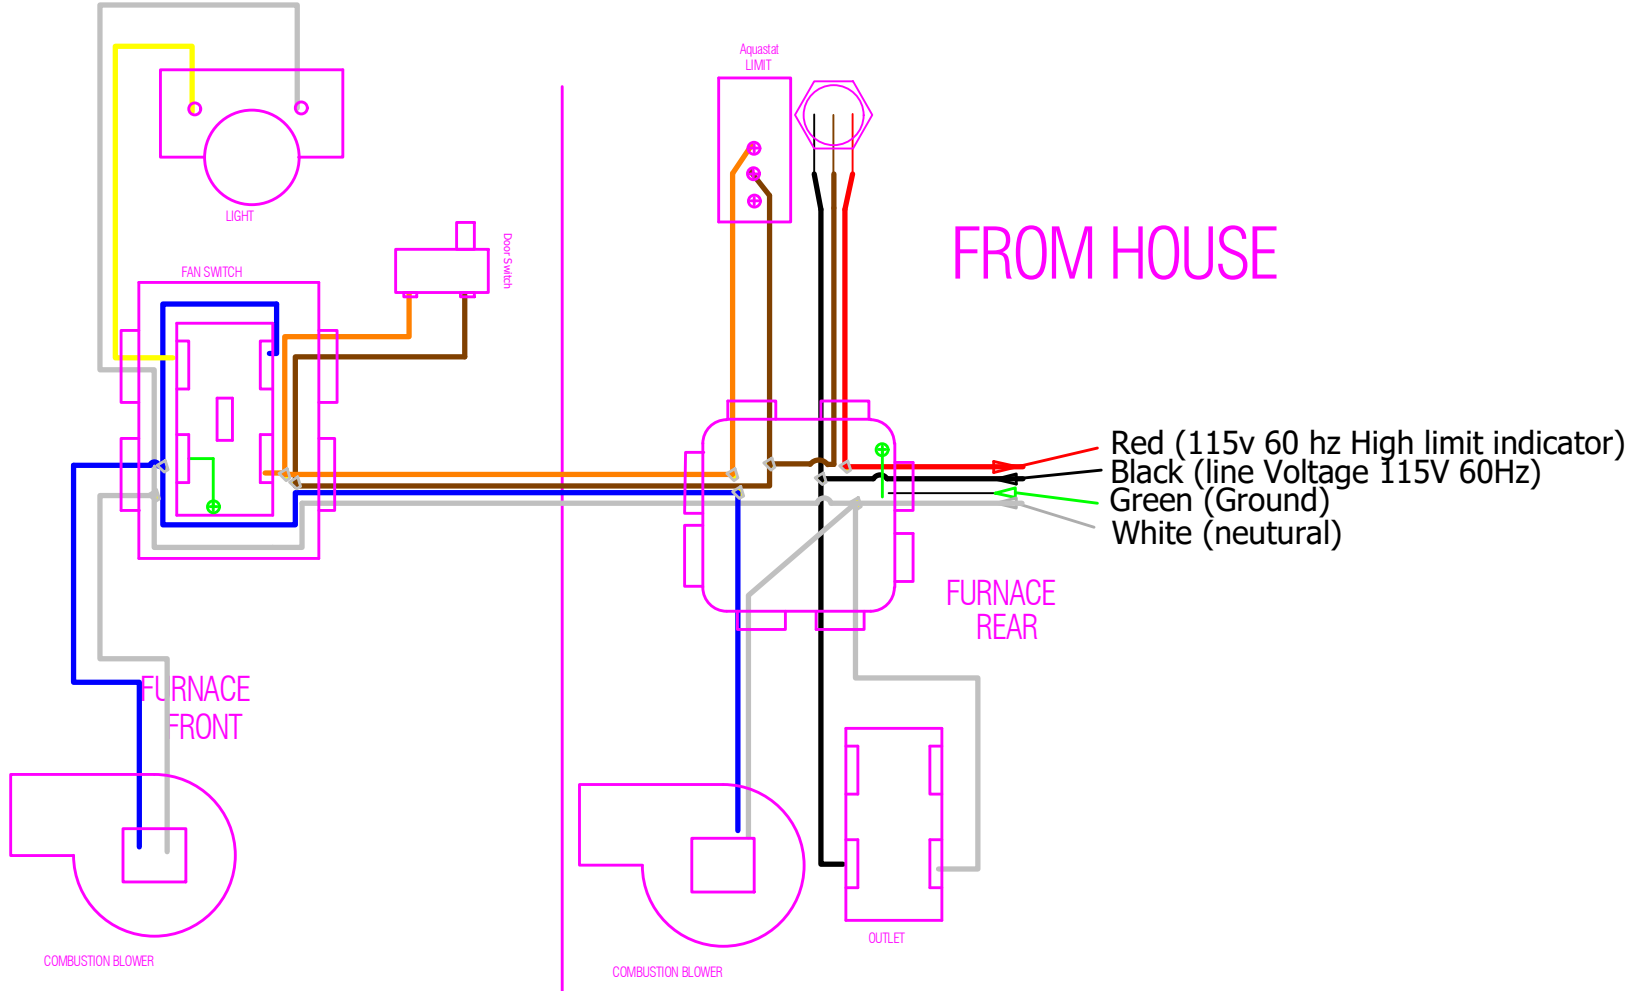

# 200/400 Oil Gun Wiring Diagram

Rev 4 Spring 2016 to Present

400 oil burner Wiring Diagram

Rev 3 Summer 2015 to spring 2016

400 DCSS Wiring Diagram

Initial Wiring pre 2011