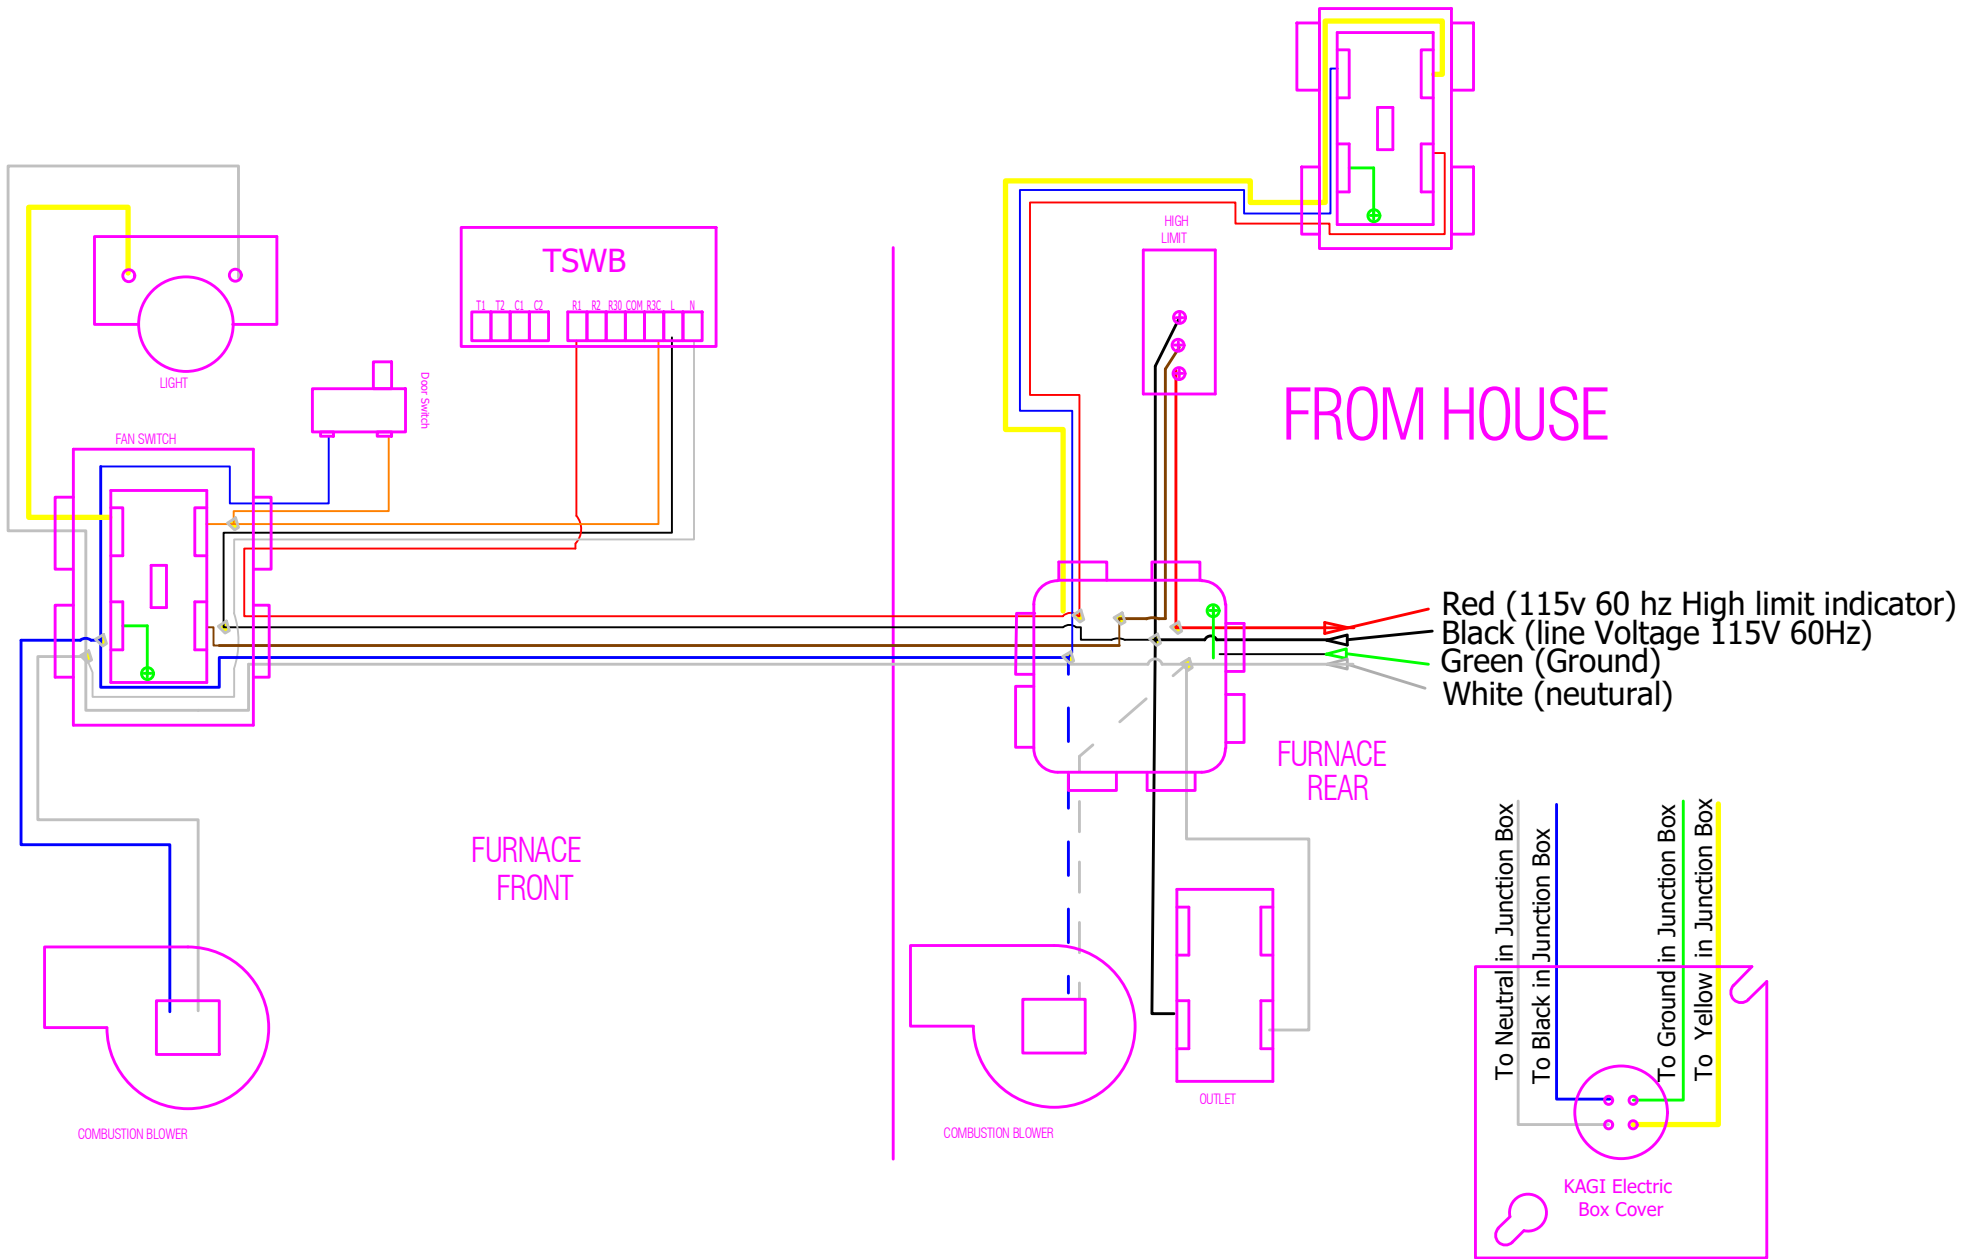

100 / 200 / 350 / 400 / 450

Rev 4 Spring 2016 to Present

# 200/400 Oil Gun Wiring Diagram

Rev 4 Spring 2016 to Present

400 oil burner Wiring Diagram

Rev 3 Summer 2015 to spring 2016

400 DCSS Wiring Diagram

Initial Wiring pre 2011

# 200 SSR II Wiring Diagram

rev 2 with AFS

200 CSS Oil Wiring Daigram

rev 1 with AFS

400 oil burner Wiring Daigram

rev 1 with AFS