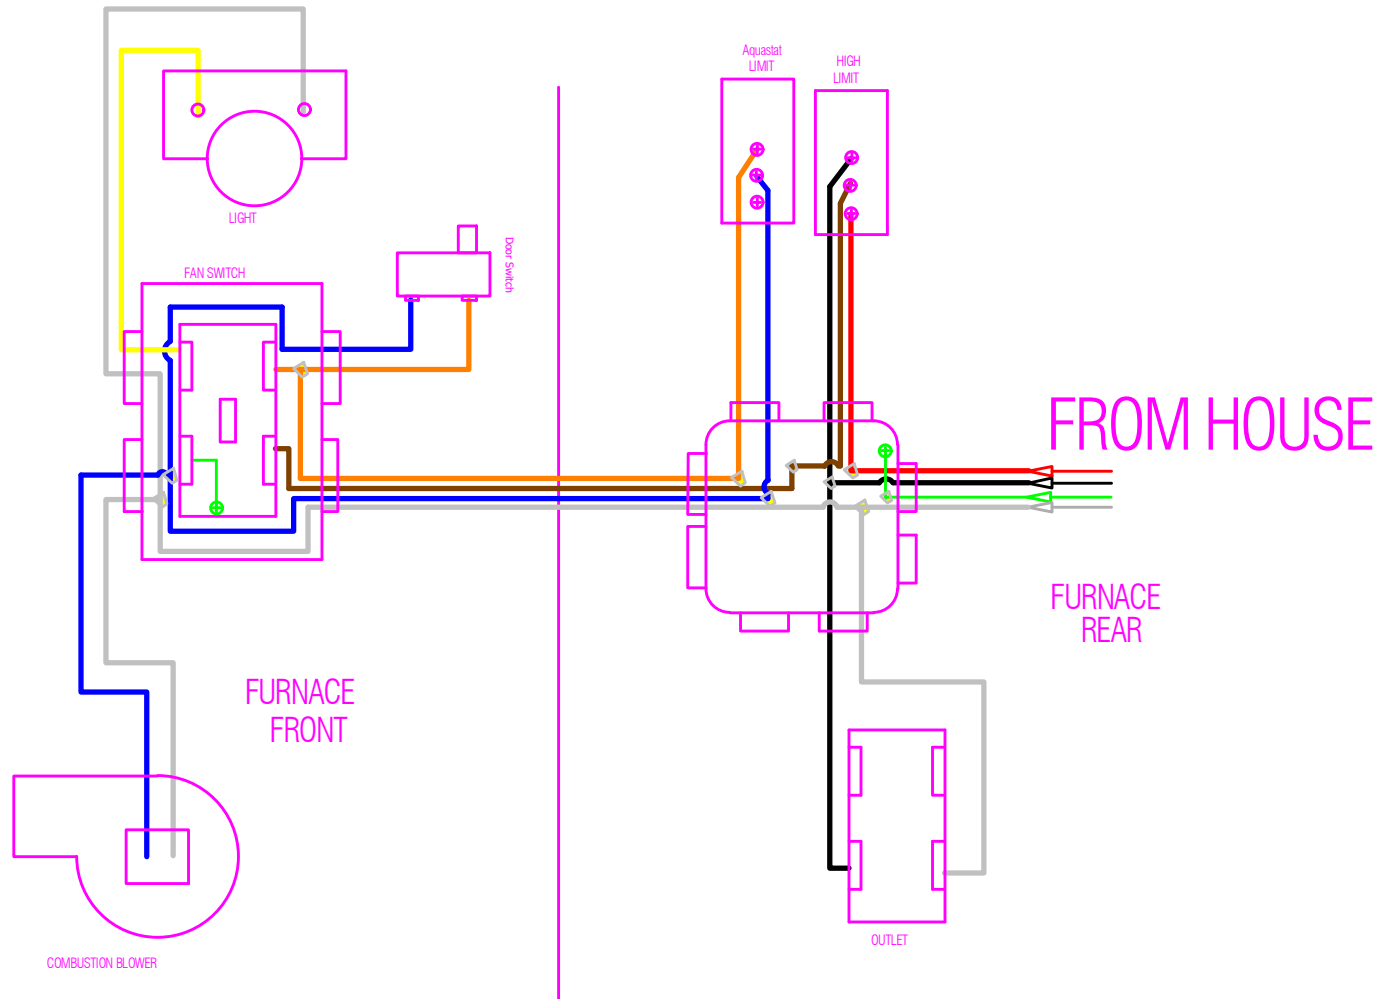

# 200 SSR II Wiring Diagram

Rev 1 - 2011 to Fall 2012

rev 2 with AFS

400 DCSS Wiring Daigram

rev 2 with AFS

100 CSS & 200 CSS Wiring Daigram

# 200 SSR II Wiring Diagram

rev 2 with AFS

200 CSS Oil Wiring Daigram

rev 1 with AFS

400 oil burner Wiring Daigram

rev 1 with AFS