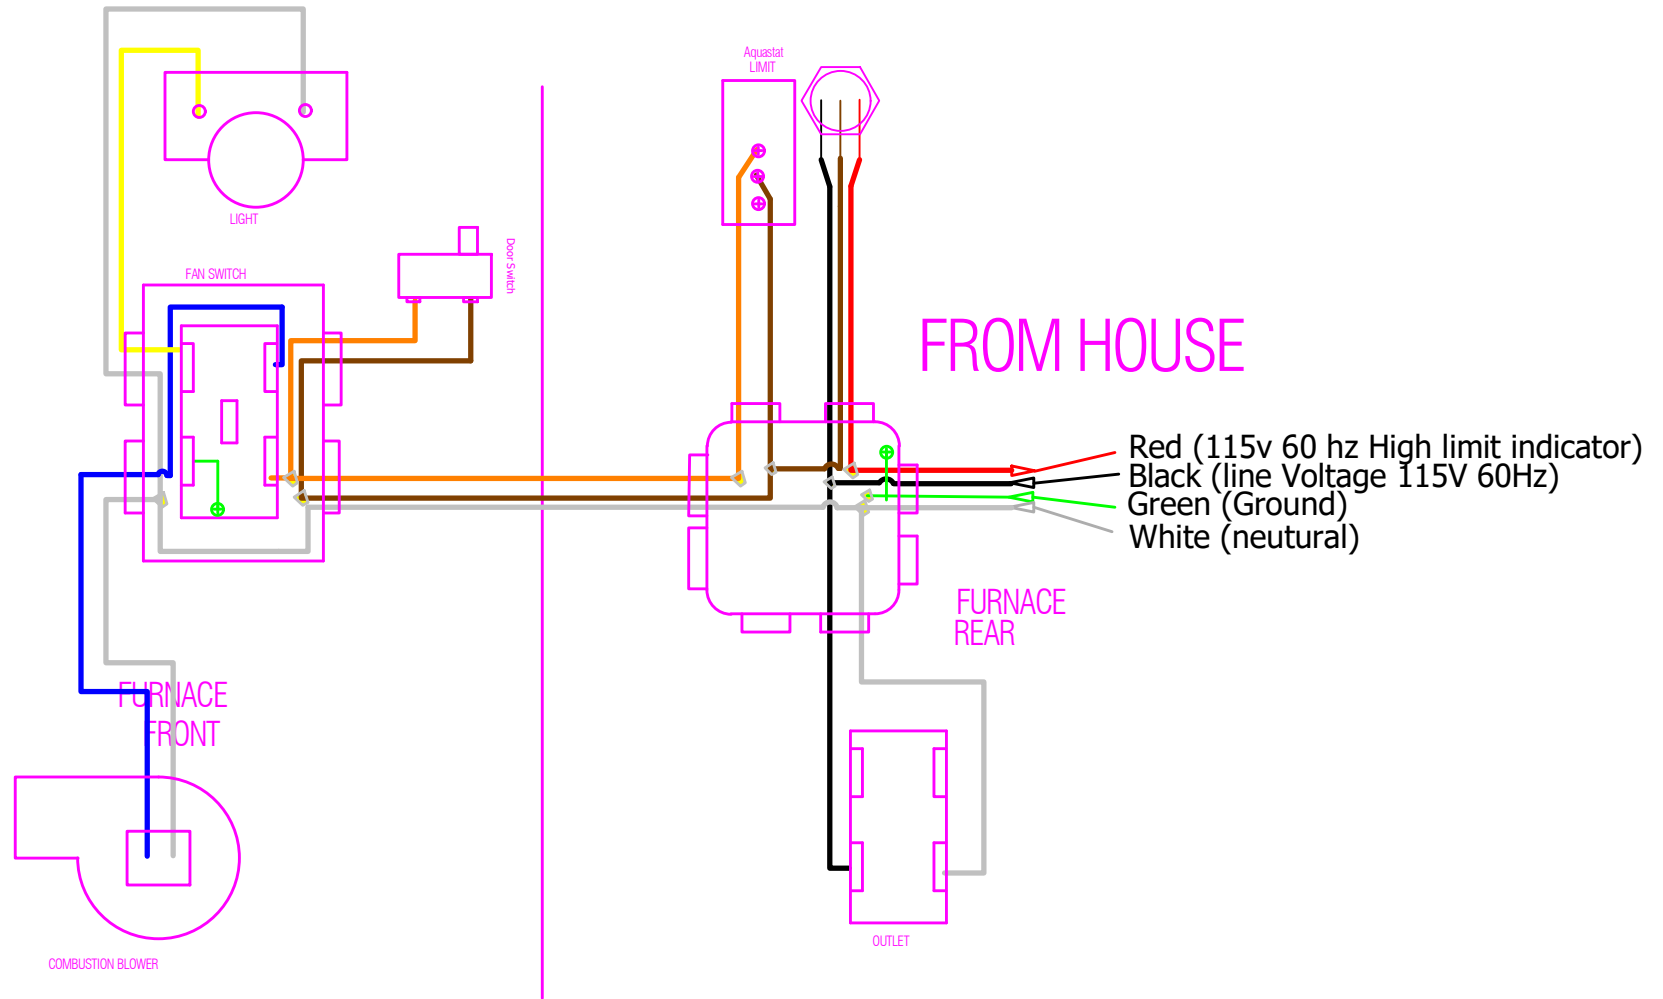

# 200/400 Oil Gun Wiring Diagram

Rev 4 Spring 2016 to Present

400 oil burner Wiring Diagram

Rev 3 Summer 2015 to spring 2016

400 DCSS Wiring Diagram

Initial Wiring pre 2011