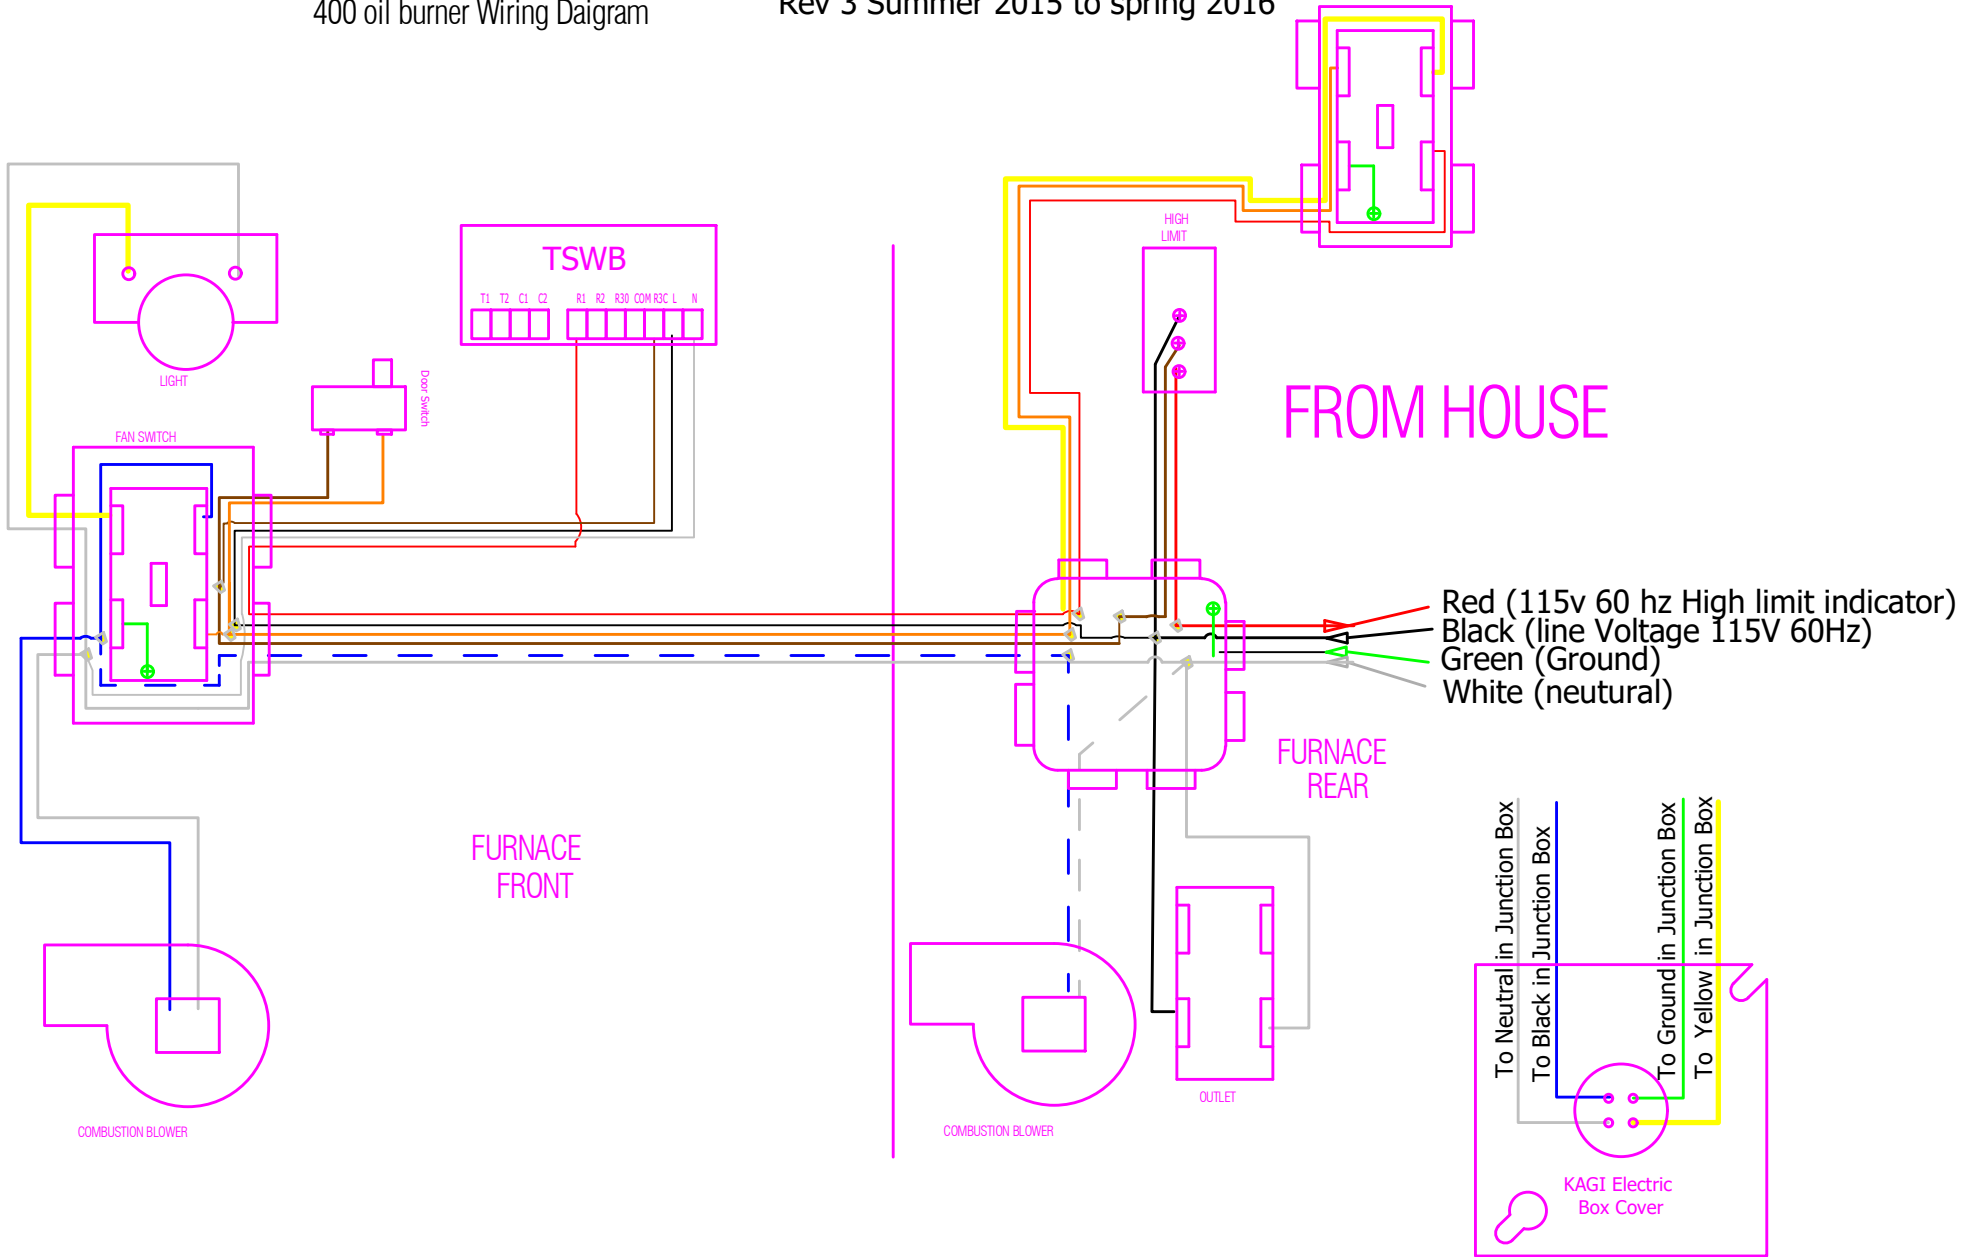

# 200/400 Oil Gun Wiring Diagram

Rev 4 Spring 2016 to Present

400 oil burner Wiring Diagram

Rev 3 Summer 2015 to spring 2016

400 DCSS Wiring Diagram

Initial Wiring pre 2011

# 200 SSR II Wiring Diagram

Rev 1 - 2011 to Fall 2012

rev 2 with AFS

400 DCSS Wiring Daigram

rev 2 with AFS

100 CSS & 200 CSS Wiring Daigram