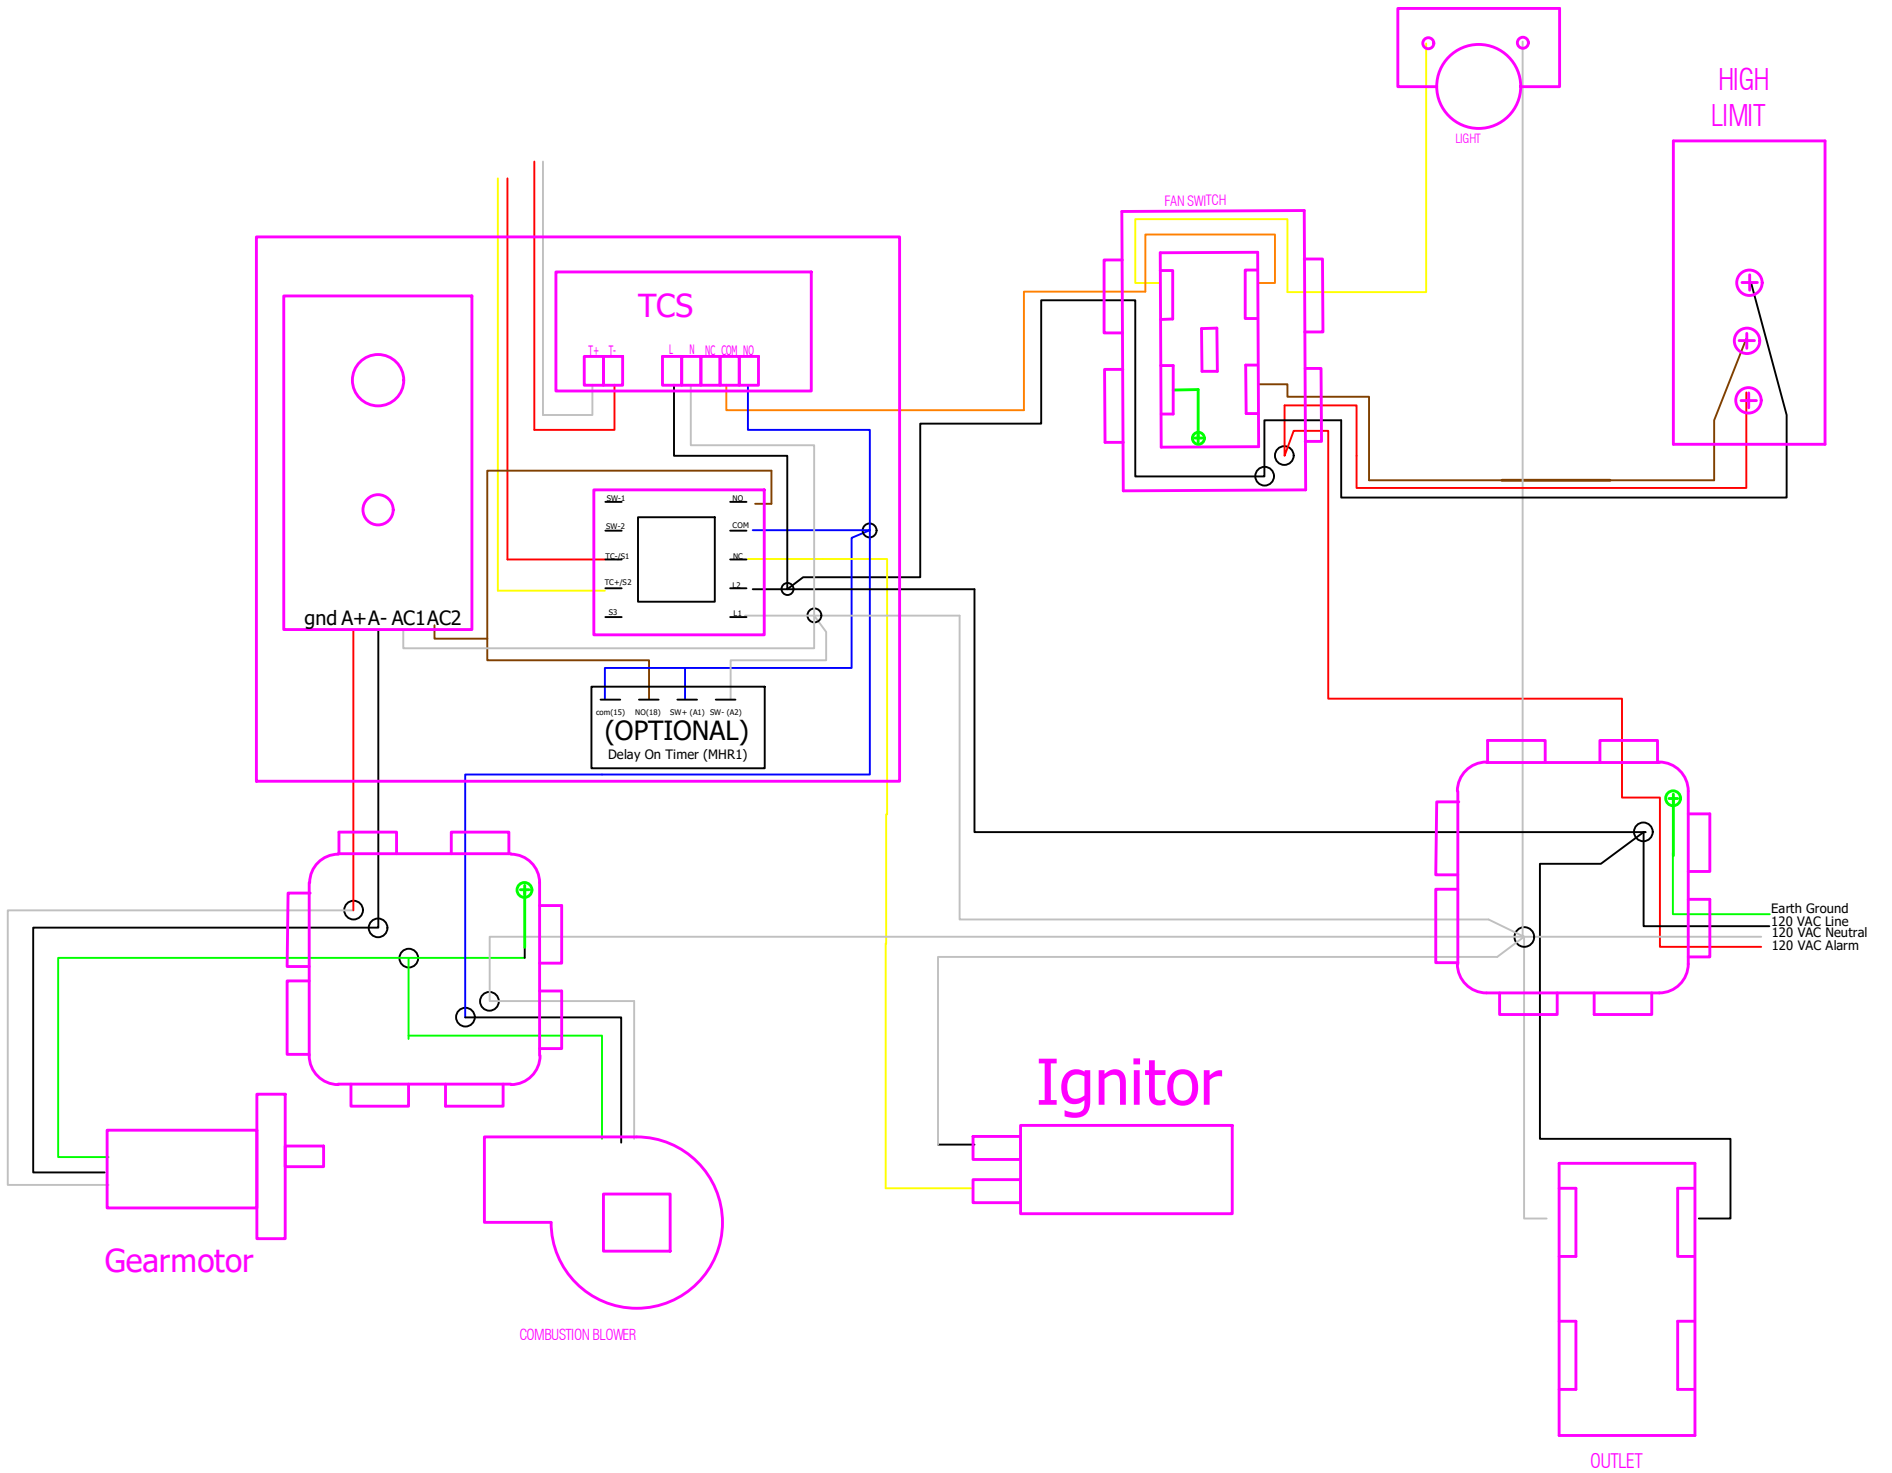

# 200/400 Oil Gun Wiring Diagram

Rev 4 Spring 2016 to Present

400 oil burner Wiring Diagram

Rev 3 Summer 2015 to spring 2016

400 DCSS Wiring Diagram

Initial Wiring pre 2011

# 200 SSR II Wiring Diagram

Rev 1 - 2011 to Fall 2012

rev 2 with AFS

400 DCSS Wiring Daigram

rev 2 with AFS

100 CSS & 200 CSS Wiring Daigram

# 200 SSR II Wiring Diagram

rev 2 with AFS

200 CSS Oil Wiring Daigram

rev 1 with AFS

400 oil burner Wiring Daigram

rev 1 with AFS