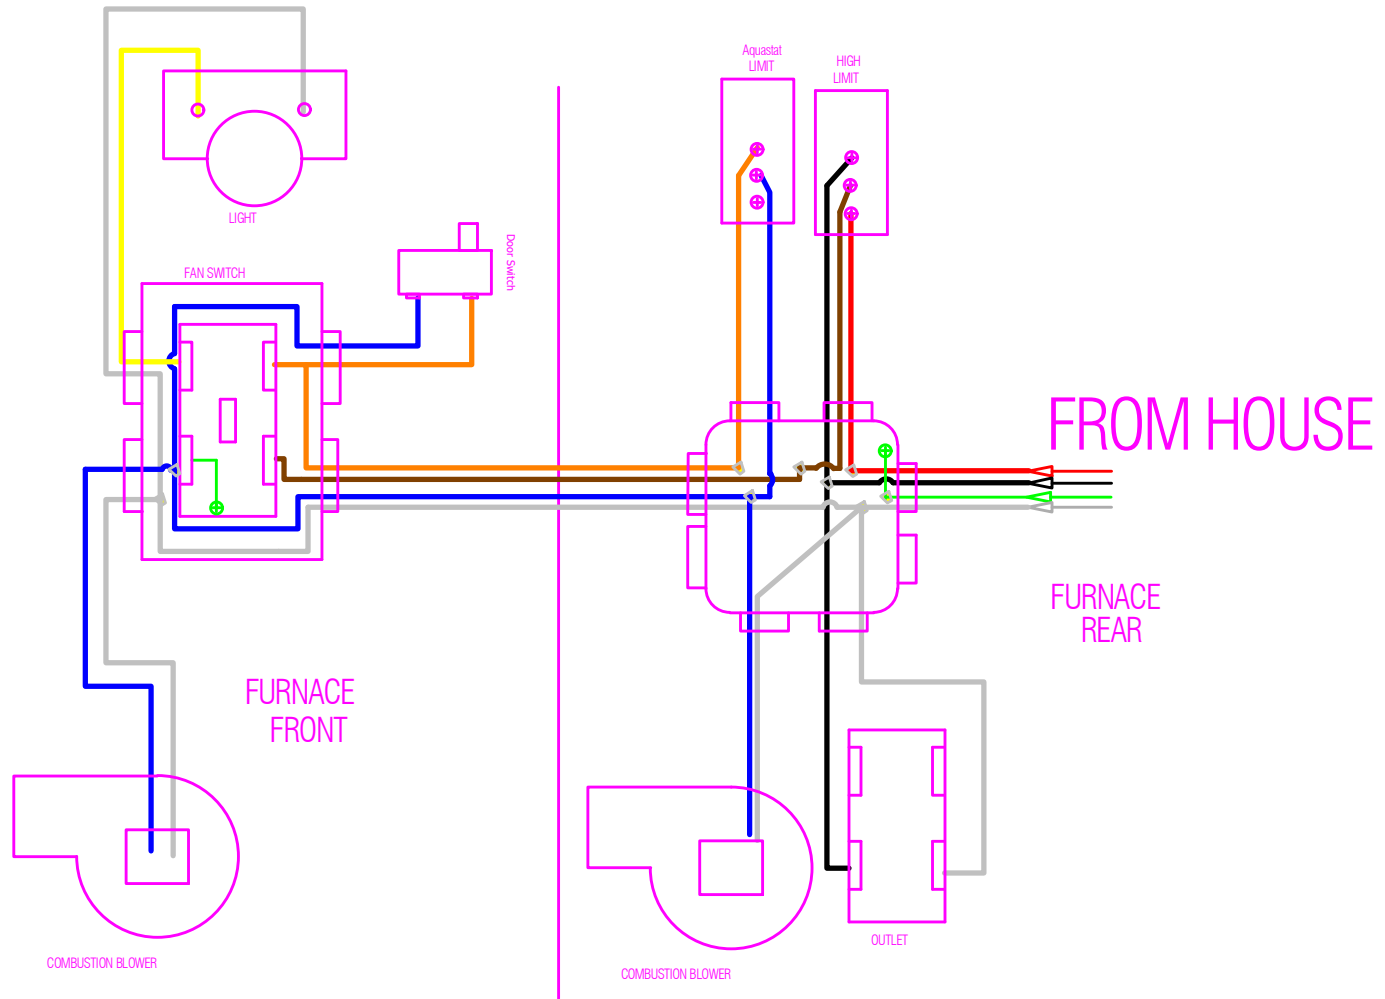

rev 2 with AFS

400 DCSS Wiring Daigram