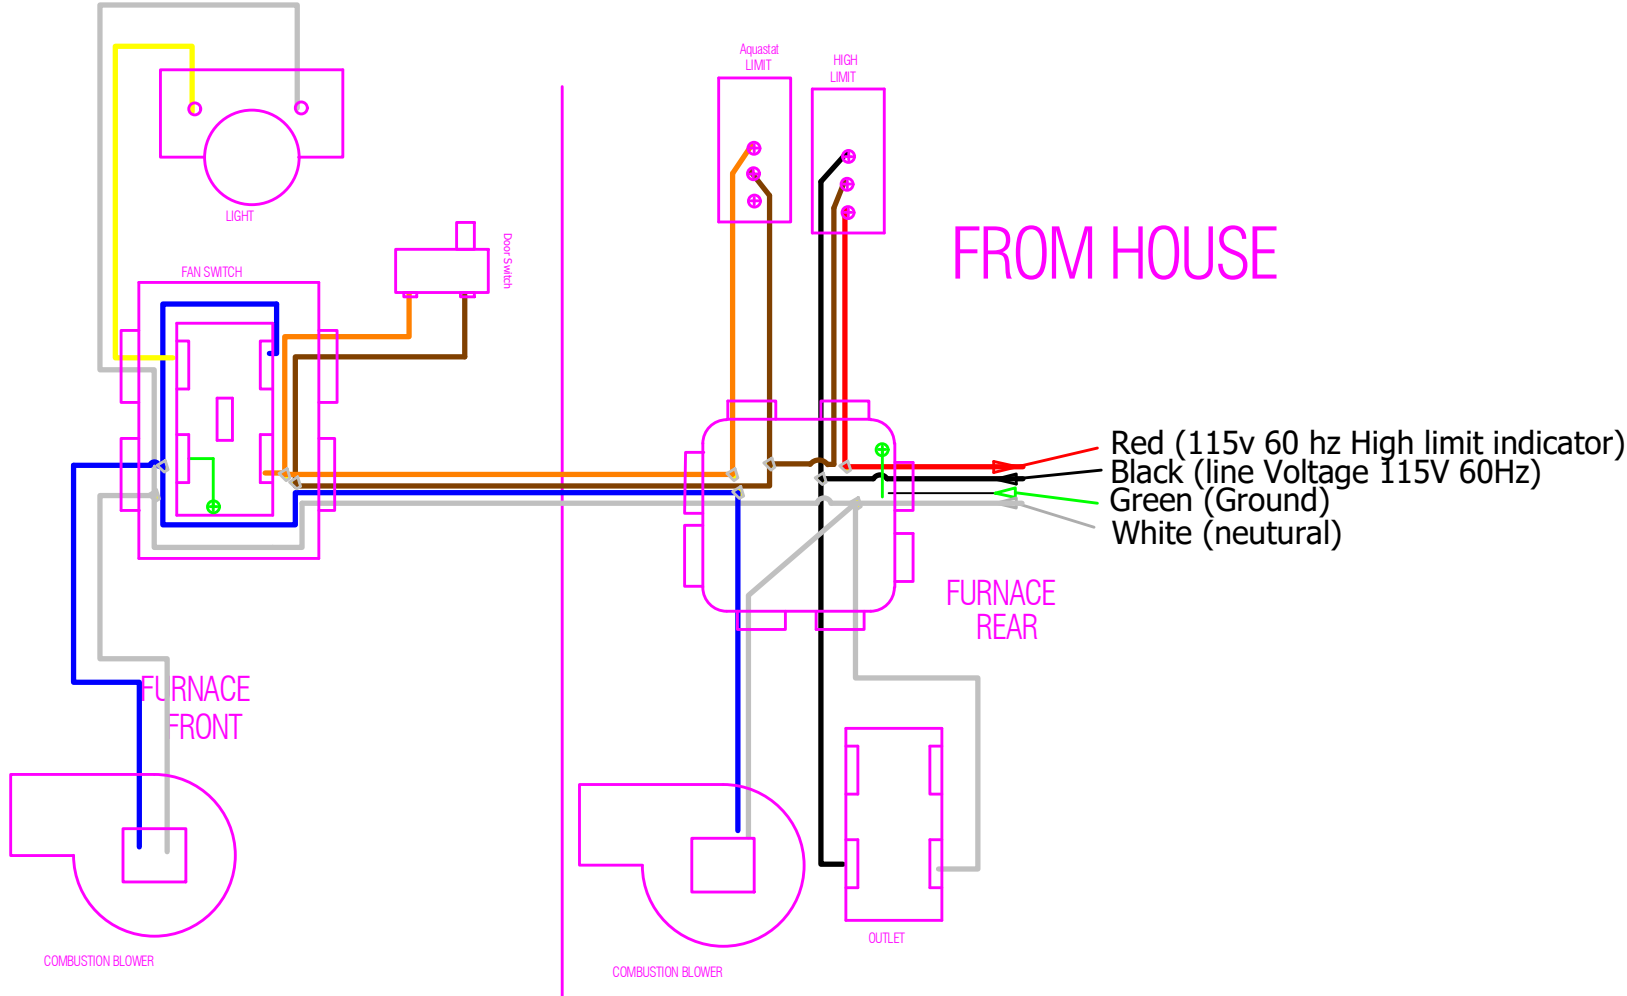

# 200/400 Oil Gun Wiring Diagram

Rev 4 Spring 2016 to Present

400 oil burner Wiring Diagram

Rev 3 Summer 2015 to spring 2016

400 DCSS Wiring Diagram

Initial Wiring pre 2011

# 200 SSR II Wiring Diagram

Rev 1 - 2011 to Fall 2012

rev 2 with AFS

400 DCSS Wiring Daigram

rev 2 with AFS

100 CSS & 200 CSS Wiring Daigram

# 200 SSR II Wiring Diagram

rev 2 with AFS

200 CSS Oil Wiring Daigram

rev 1 with AFS

400 oil burner Wiring Daigram

rev 1 with AFS